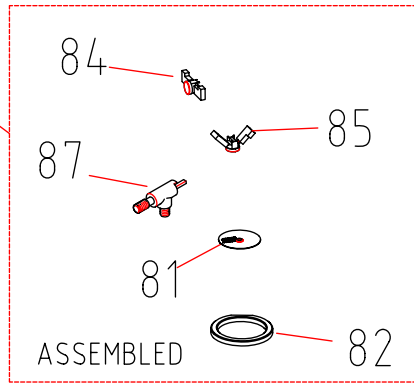

**ARIETE "INT." CAFFE' ROMA PLUS**

24

46

90

ASSEMBLED

42

ASSEMBLED

53

56

57

14

23

21

22

28

ASSEMBLED