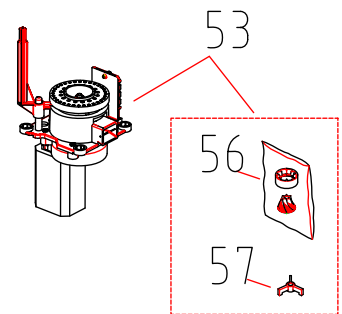

**ARIETE "INT." CAFFE' ROMA PLUS**

24

46

90

ASSEMBLED

42

ASSEMBLED

53

56

57

14

23

21

22

28

ASSEMBLED