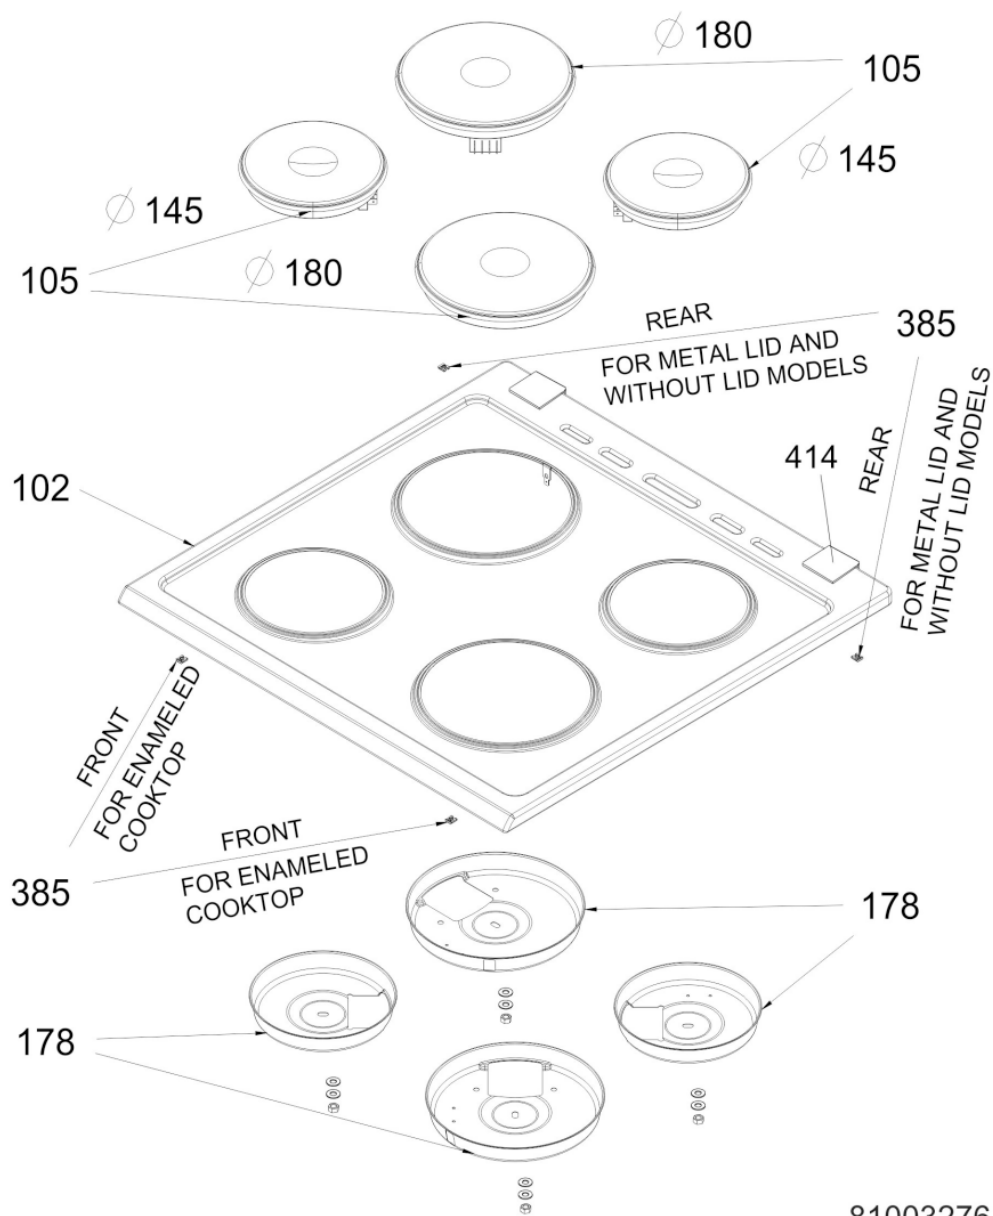

Whirlpool

Hotpoint

Bauknecht

i INDESIT

WHR30411

Tavole

81003276

WHR30411