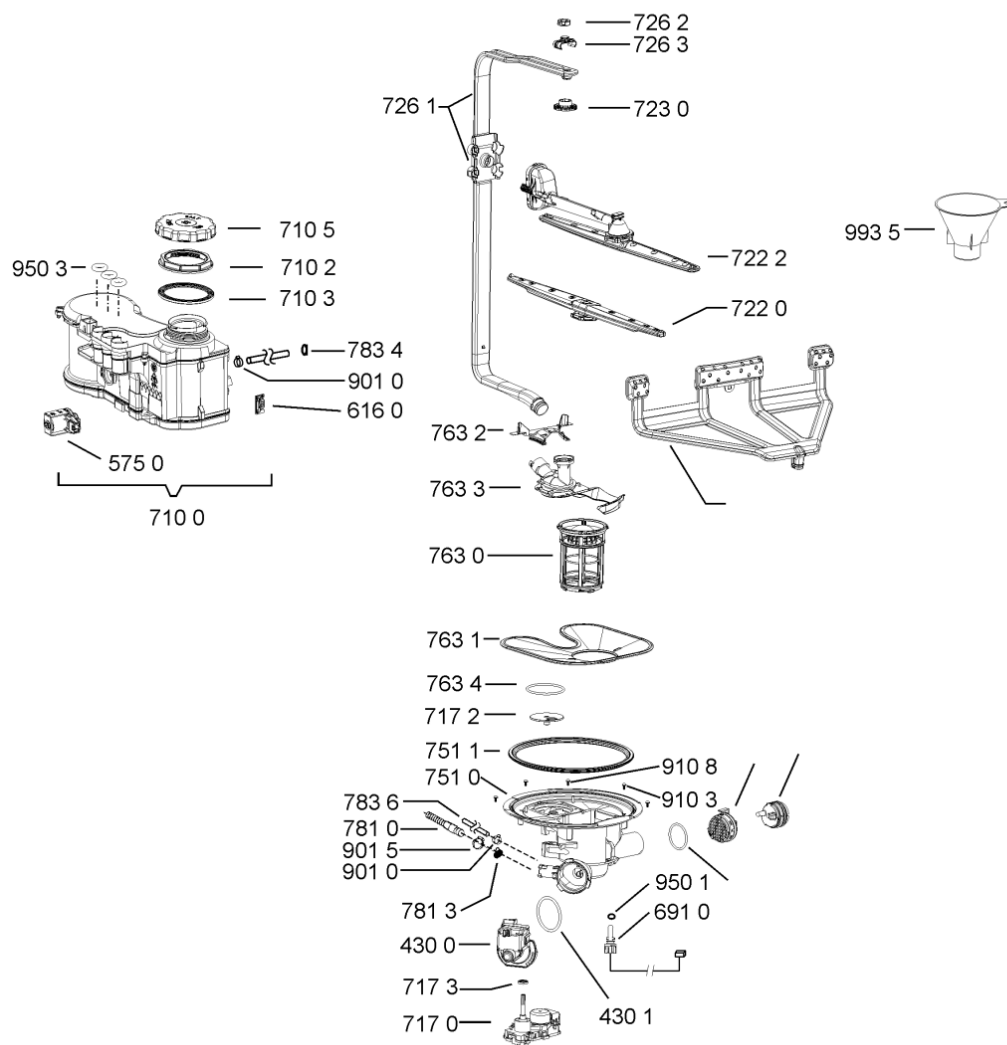

999	C00348076	circuit diagram b whp
999	C00348077	legend whp
999	C00348078	prog chart whp
999	C00348079	test prog a whp
999	C00348080	test prog b whp
999	C00348081	test prog c whp
999	C00348082	error codes a whp
999	C00348083	error codes b whp
999	C00348084	error codes c whp
999	C00348085	error codes d whp
999	C00348075	circuit diagram a whp
999	C00348074	technical data whp
999	C00348086	error codes e whp

WHR00407

Tavole

400010600191