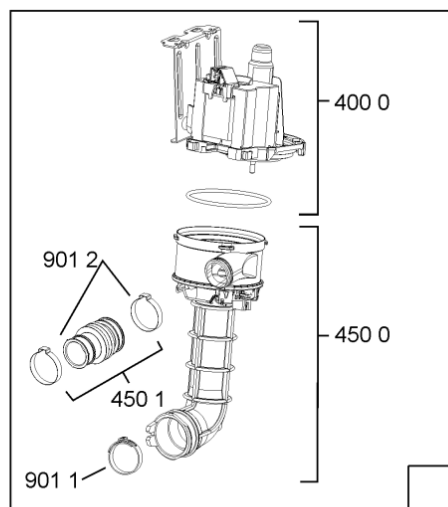

Whirlpool

Hotpoint

Bauknecht

i INDESIT

WHR08319

Tavole

400010495104

WHR08319