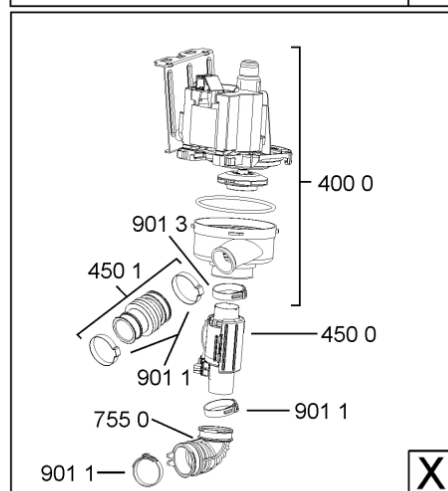

Whirlpool

Hotpoint

Bauknecht

i INDESIT

WHR08319

Tavole

400010495104

WHR08319