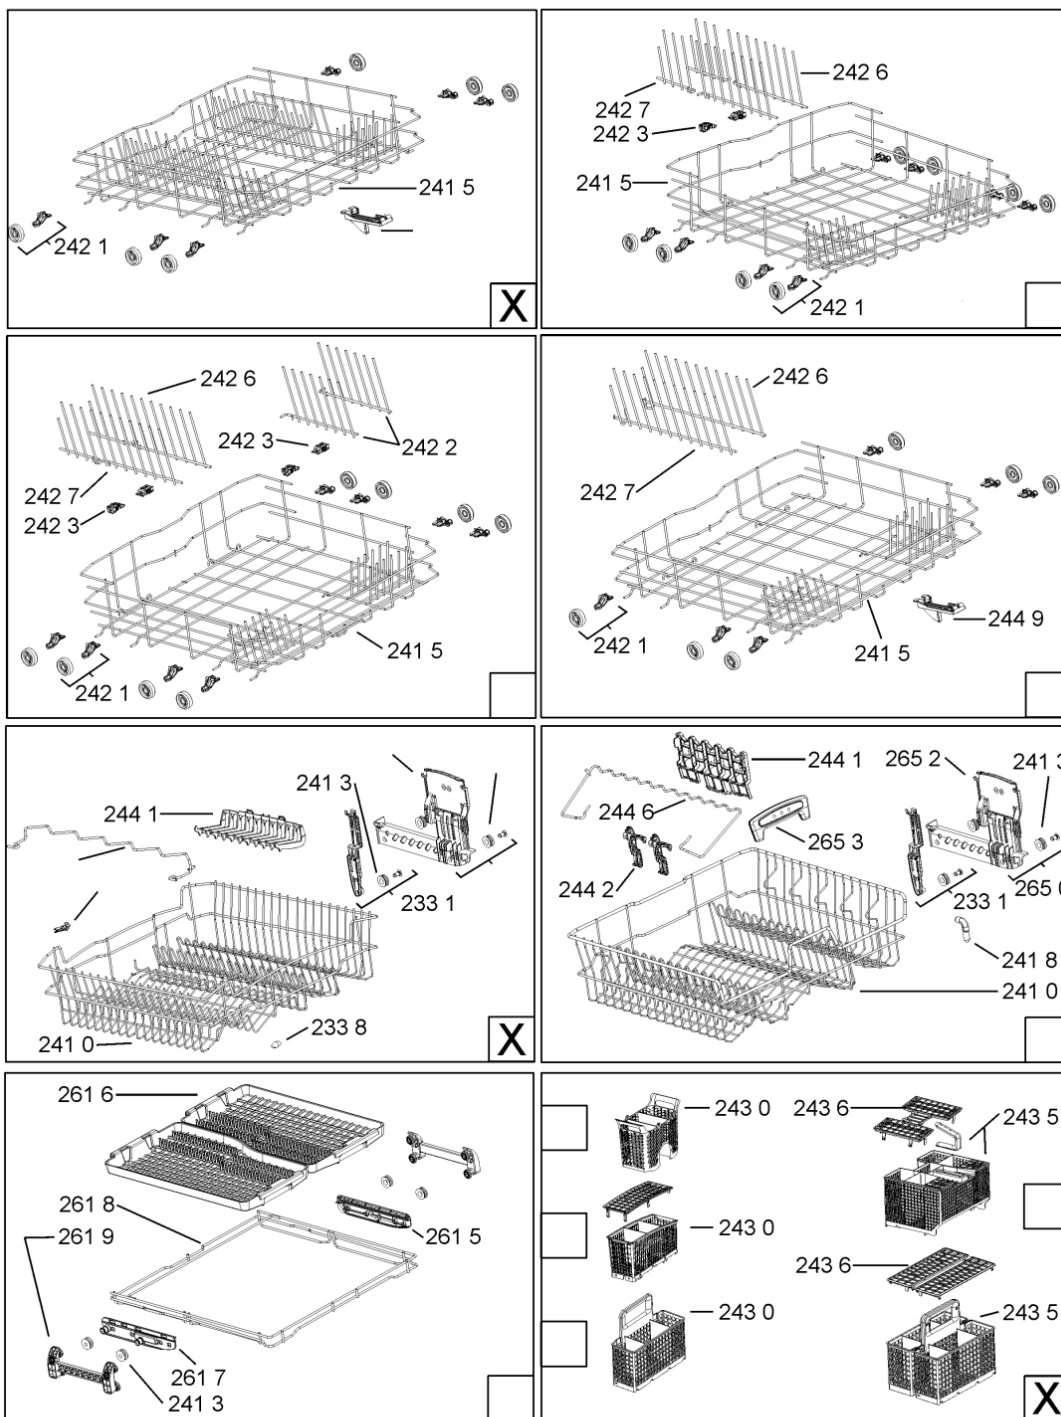

Whirlpool

Hotpoint

Bauknecht

i INDESIT

WHR10340

Tavole

400010372710

WHR10340