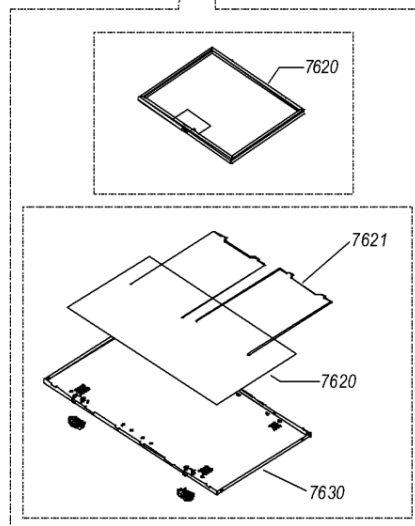

WHR84122

Tavole

1759