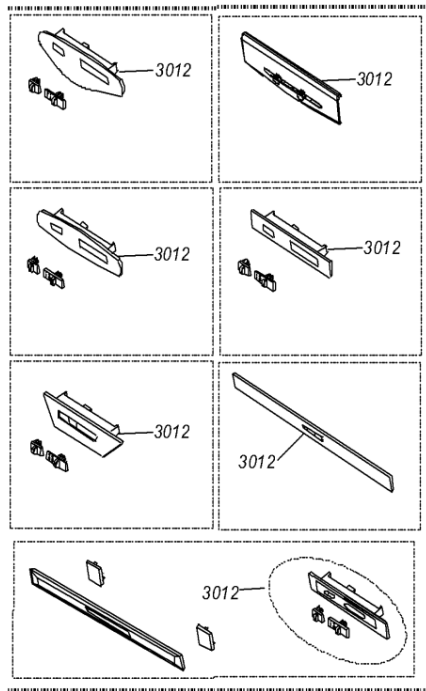

Whirlpool

Sigla Modello:

AKR 400 NB COOKERHOODS WP
AKR 400 NB

Codice commerciale:

857840010020
857840010020

KitchenAid

Whirlpool

Hotpoint

Bauknecht

i **INDESIT**

WHR84122

Tavole

1759

WHR84122

Lista

Ricambi