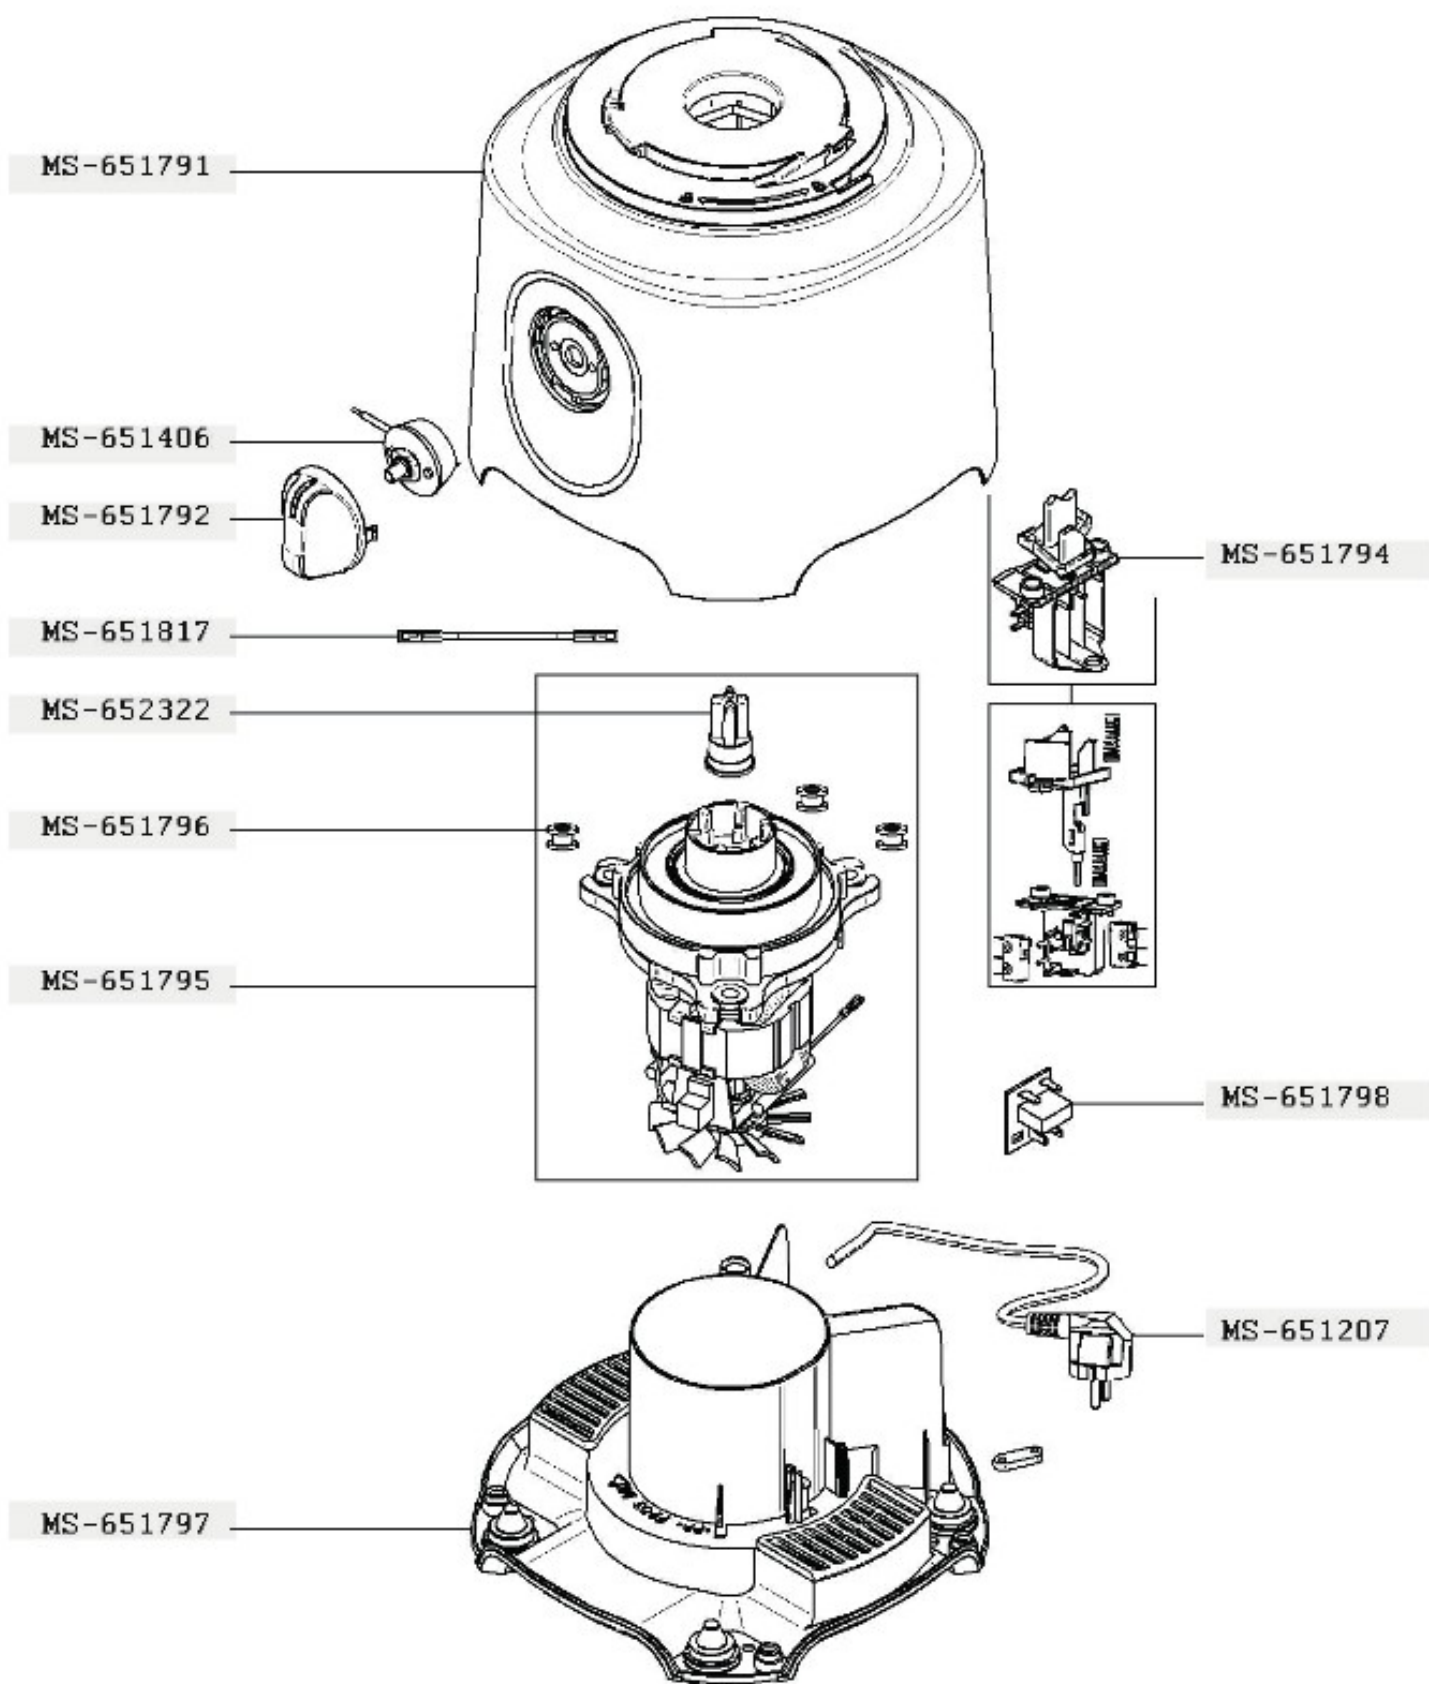

Moulinex

FP244110/870
700W

Moulinex

FP244110/870
700W