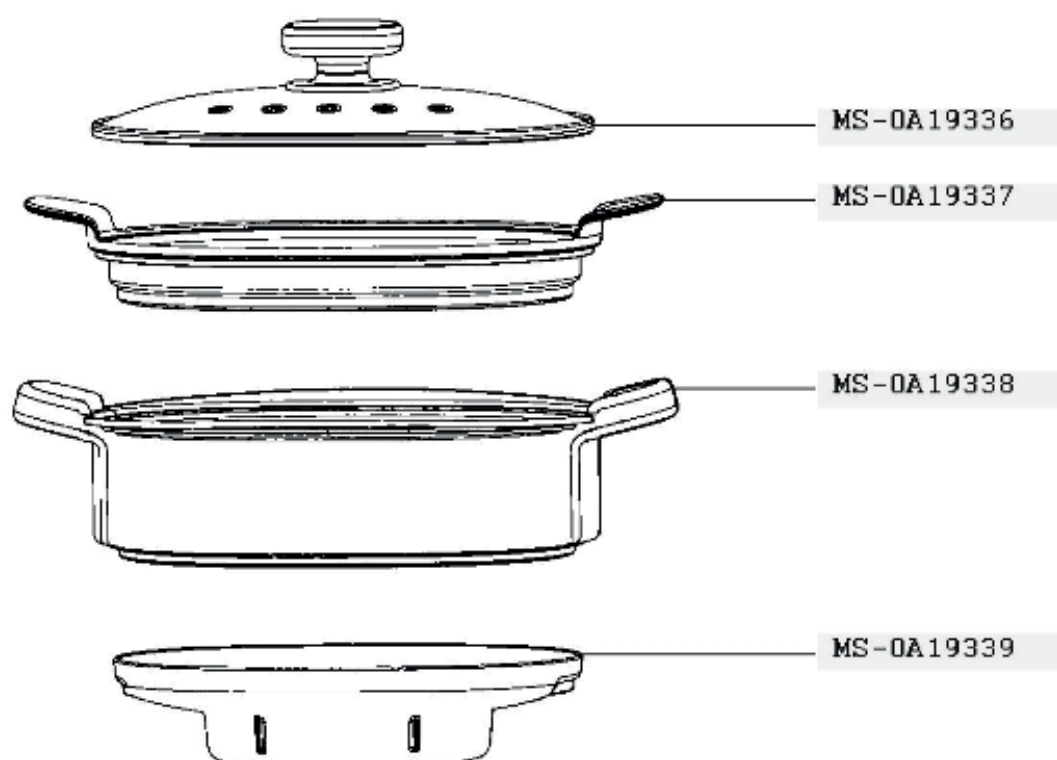

Moulinex

HF800A12/702
1550W

OPTION

XF384B10