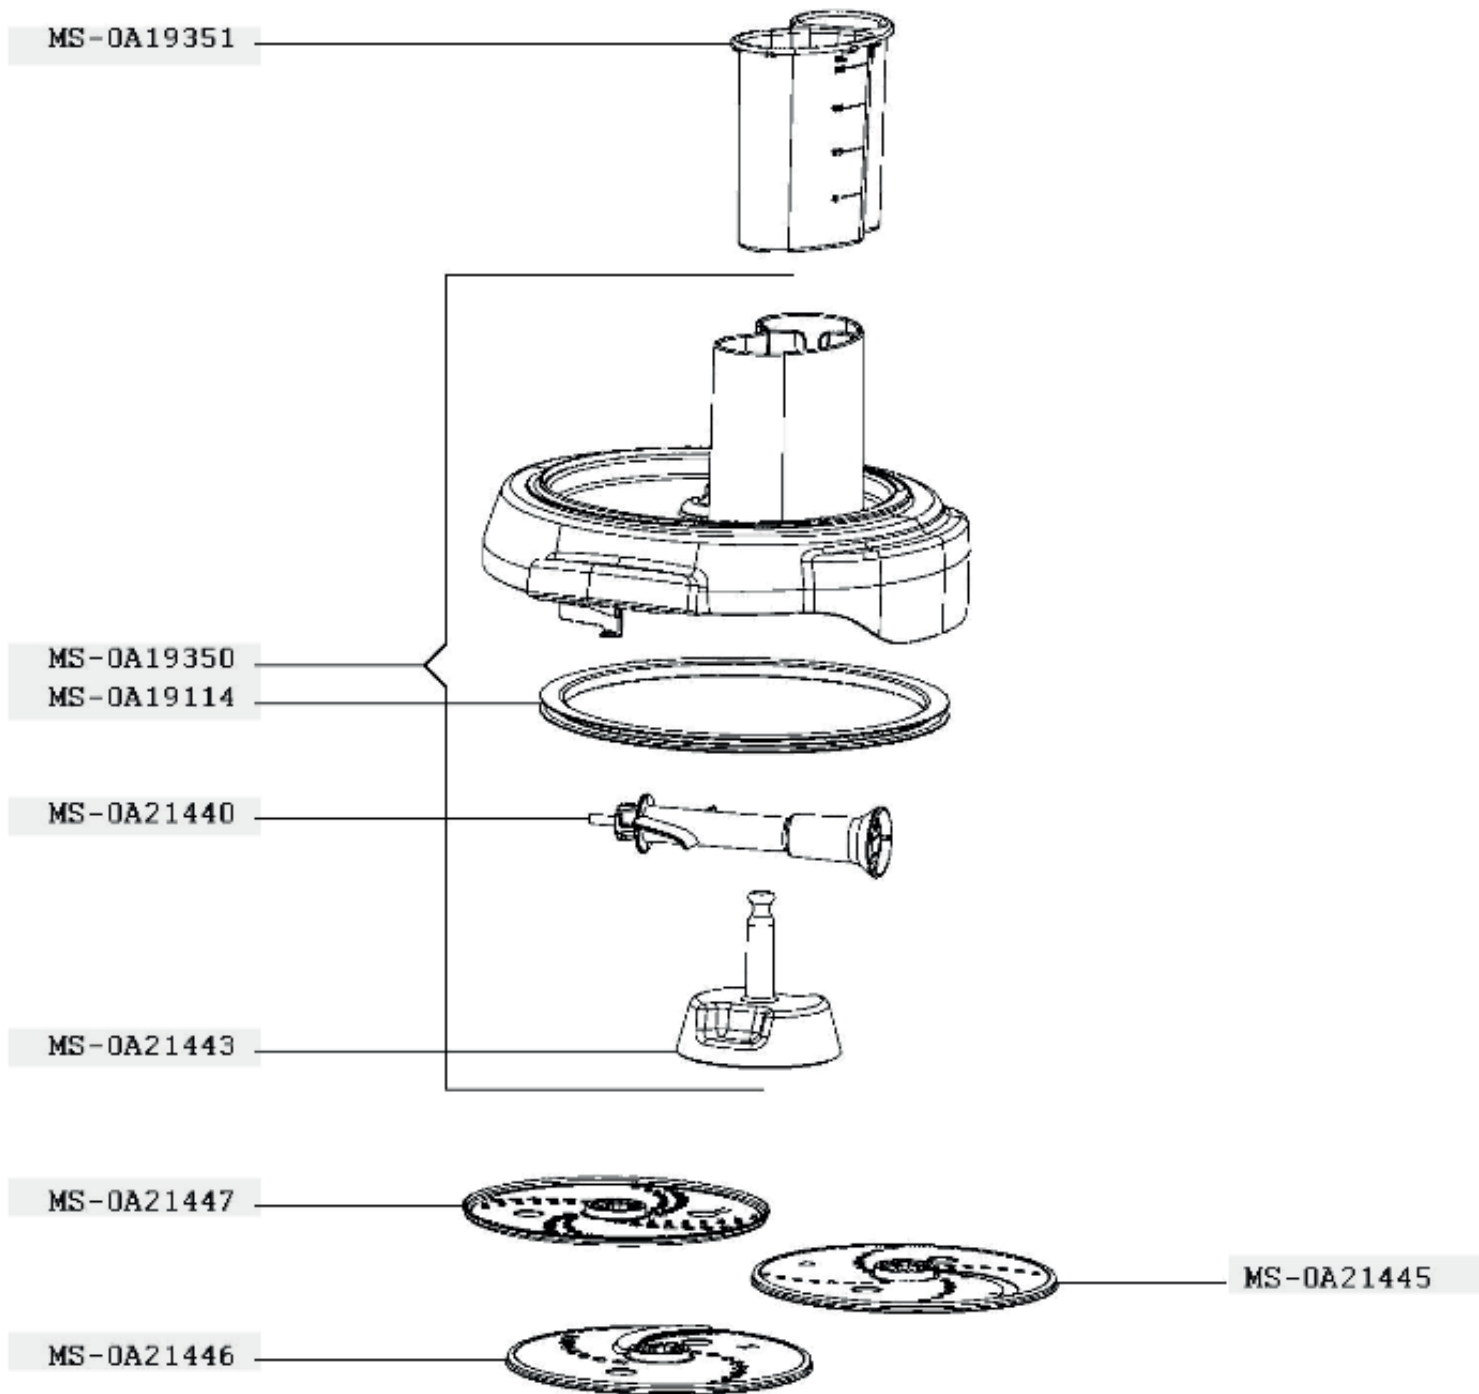

Moulinex

HF800A12/702
1550W

OPTION

XF383110