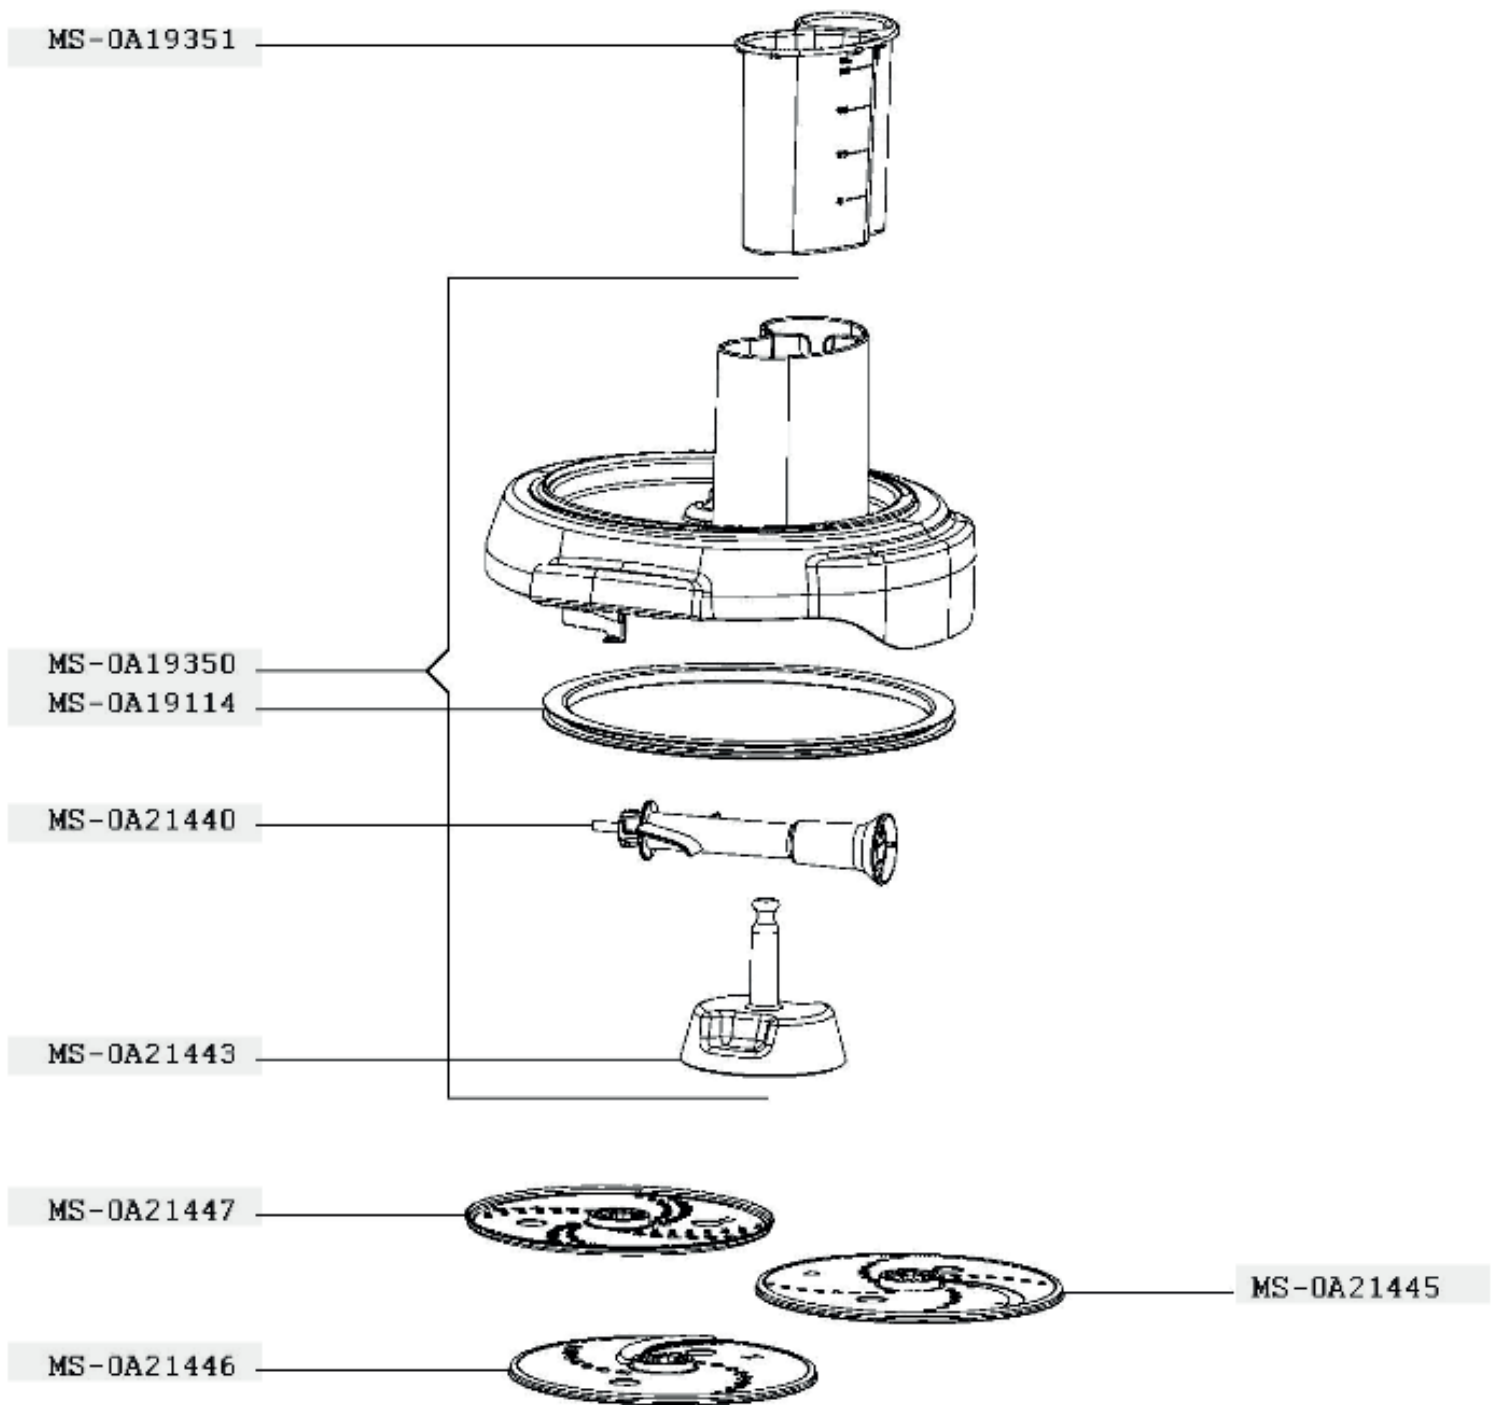

Moulinex

HF807E20/702
1550W

OPTION

XF383110