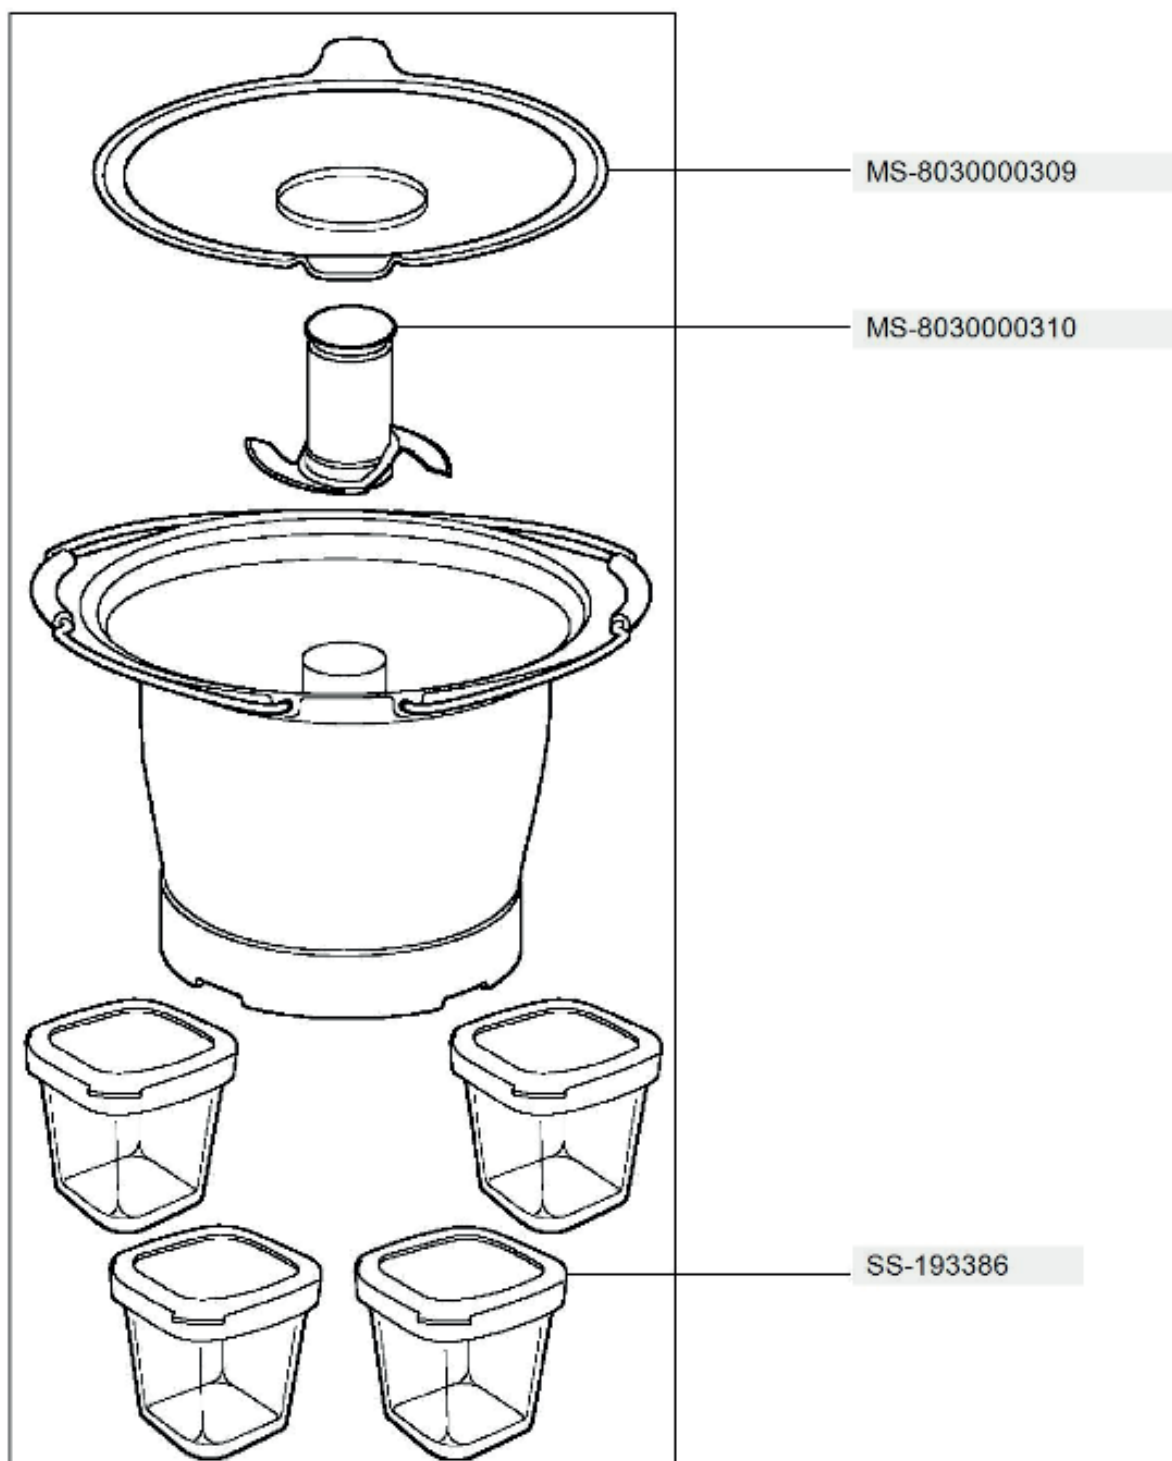

Moulinex

HF935110/702
1550W

OPTION

XF387E10