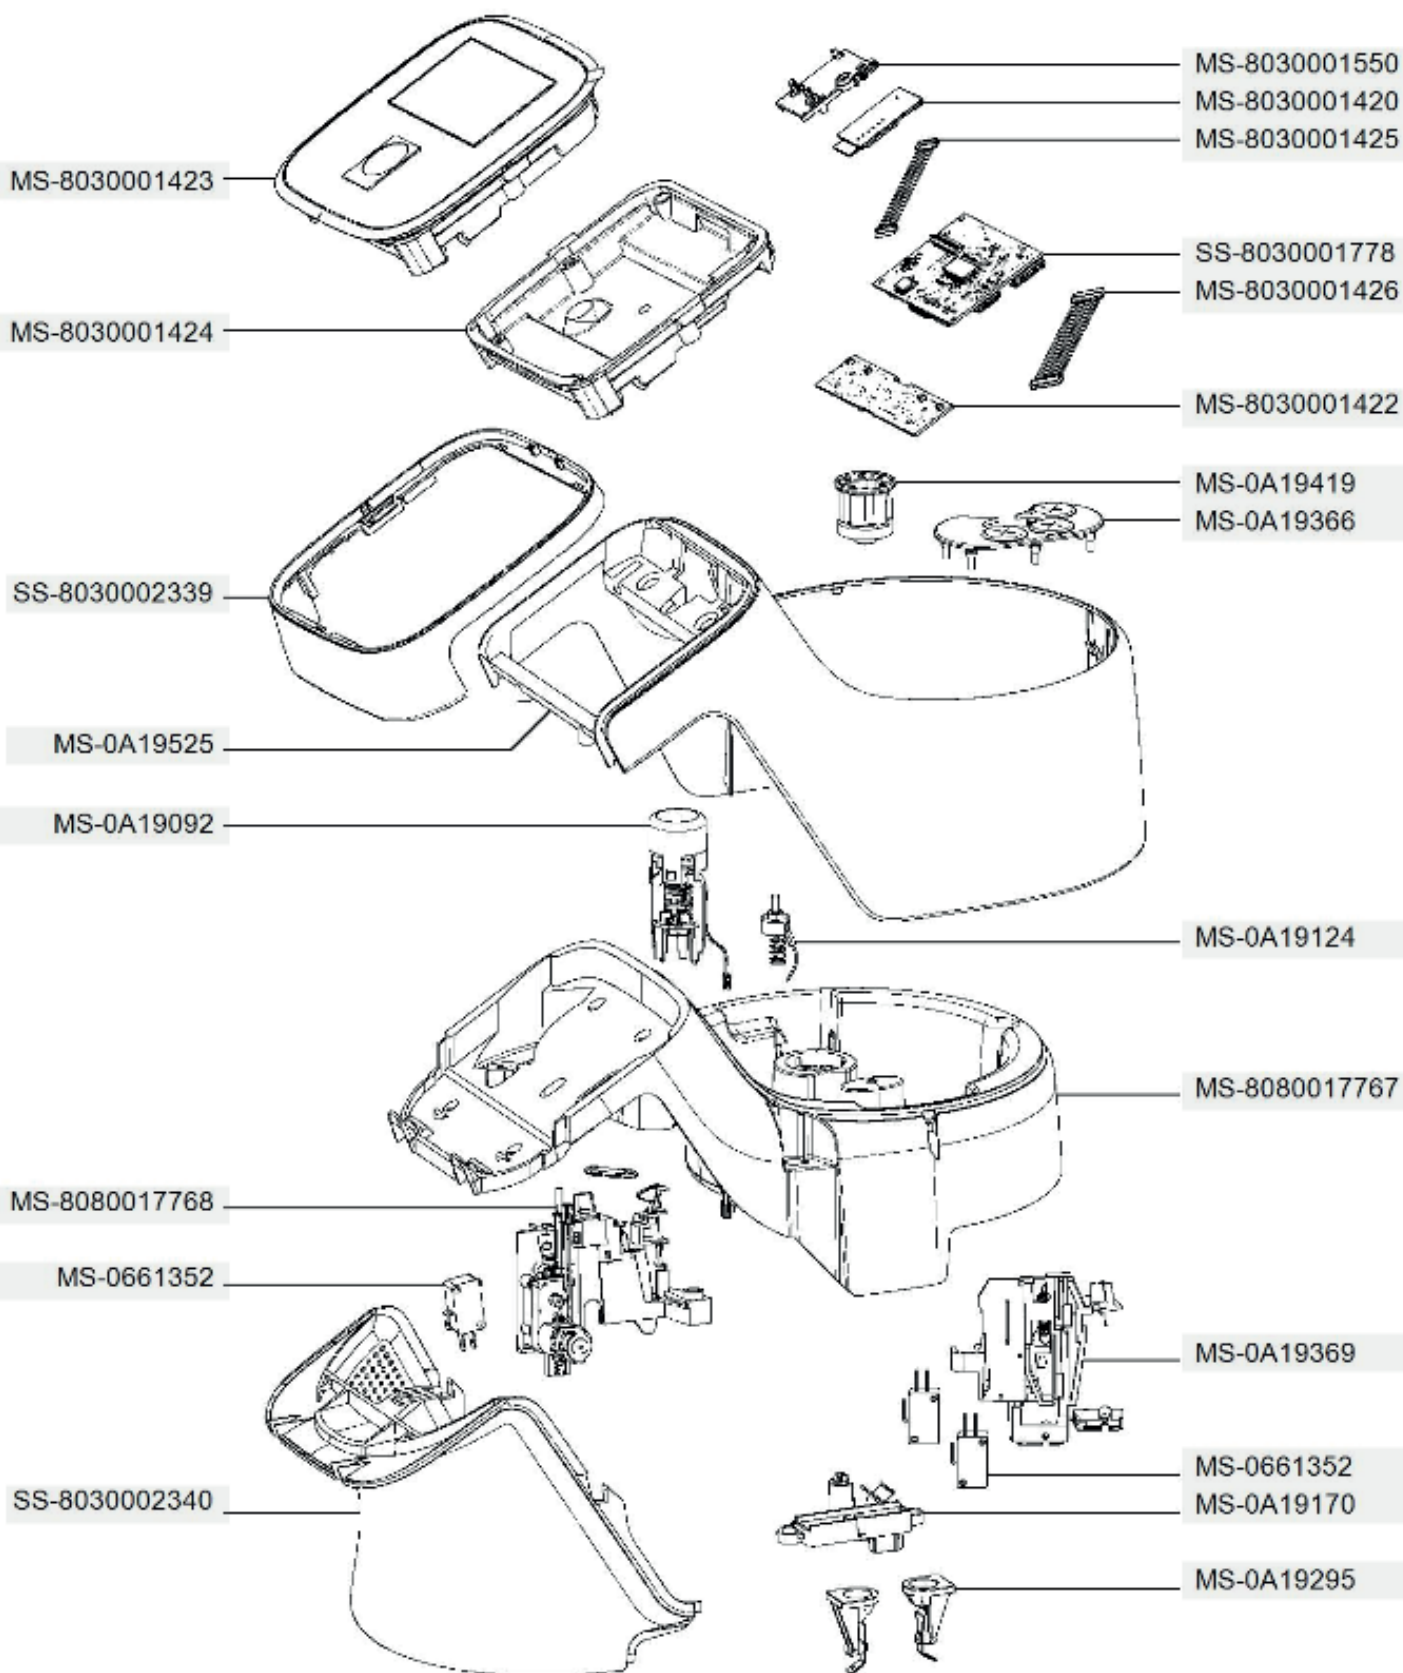

Moulinex

HF935110/702

1550W

Moulinex

HF935110/702

1550W

Moulinex

HF935110/702
1550W