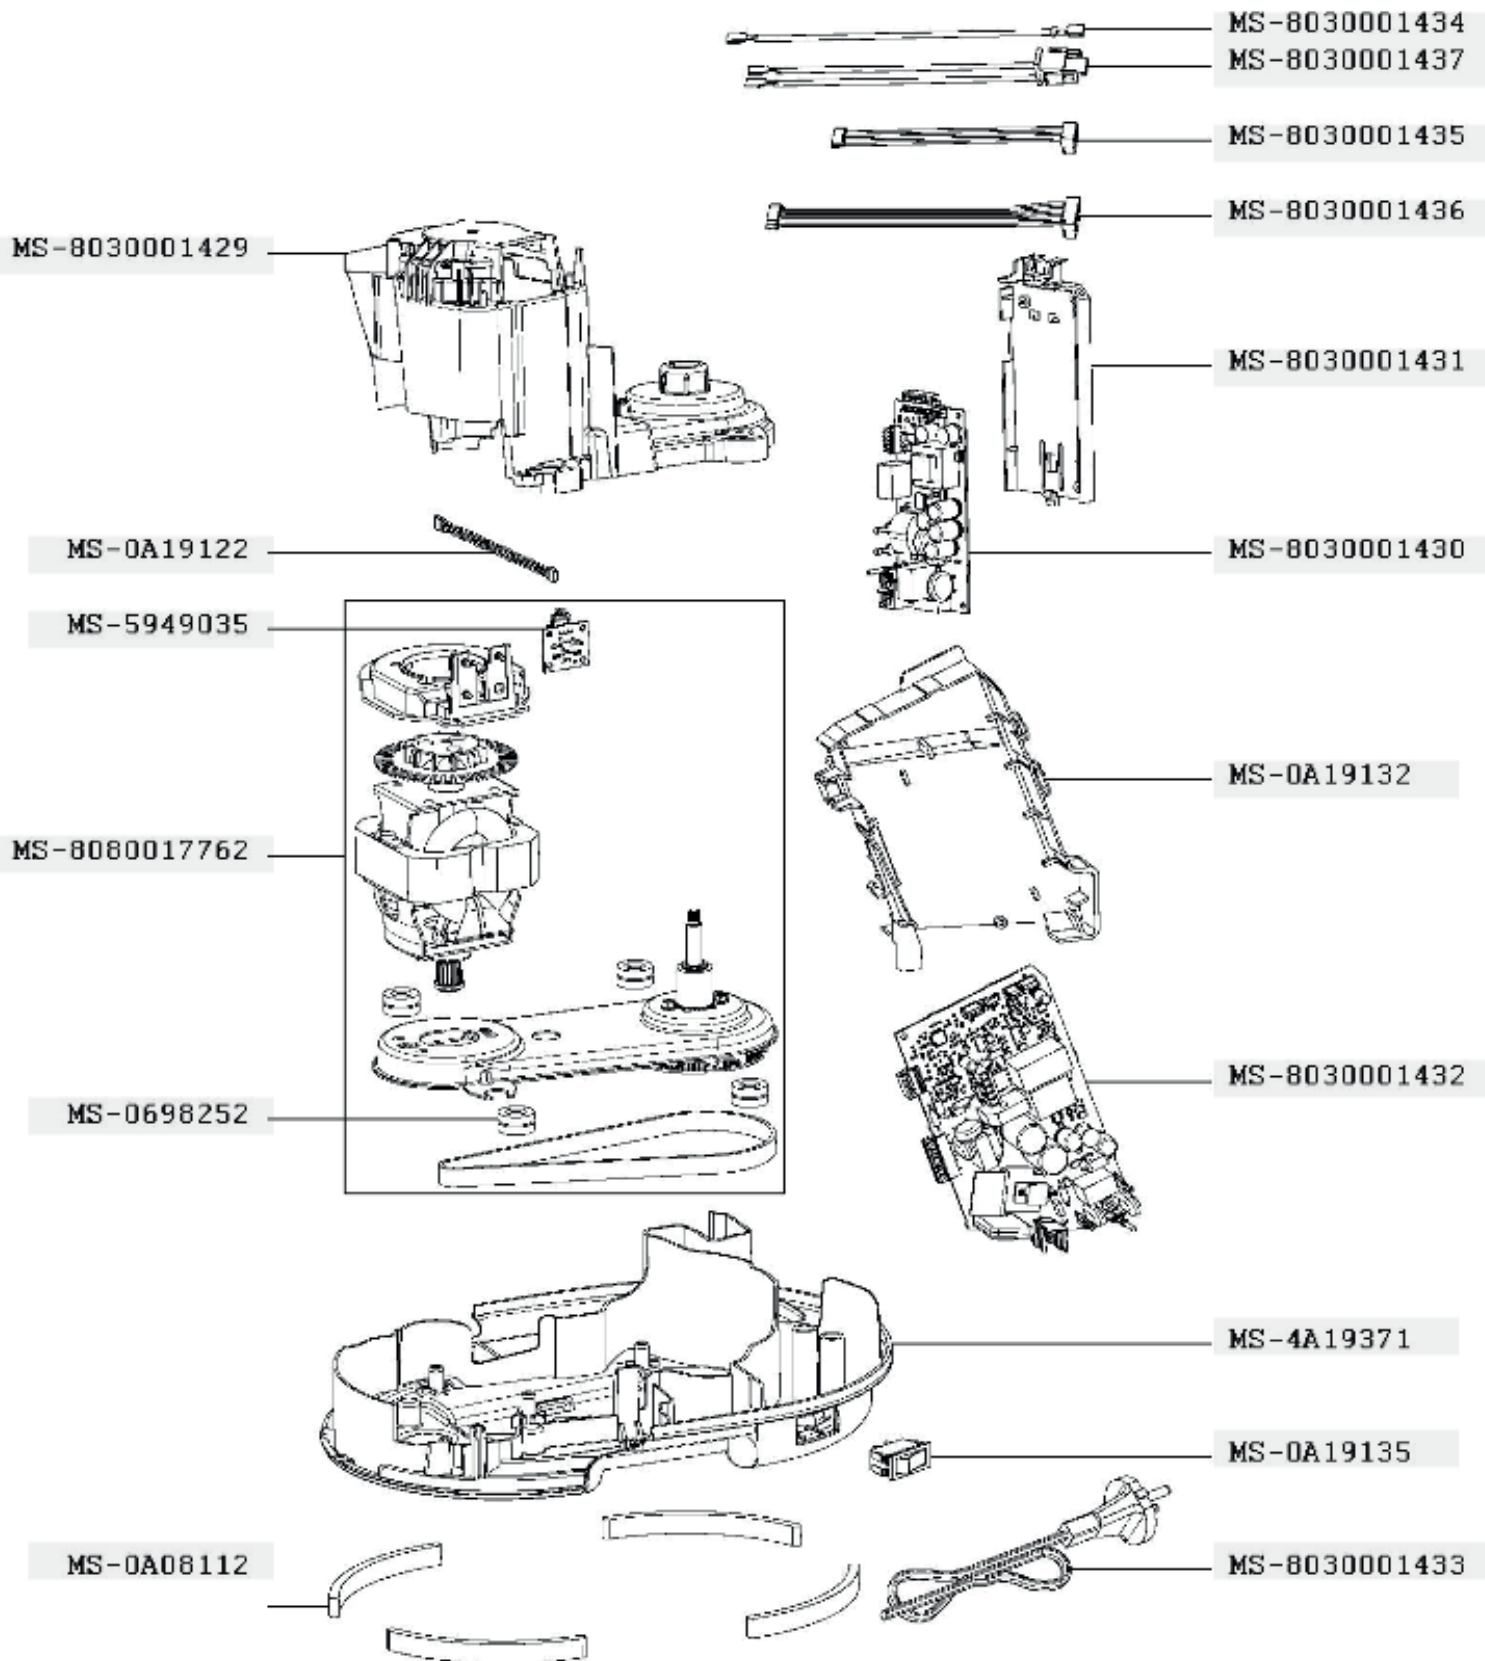

Moulinex

HF937E00/702
1550W

Moulinex

HF937E00/702
1550W

Moulinex

HF937E00/702
1550W

Moulinex

HF937E00/702
1550W