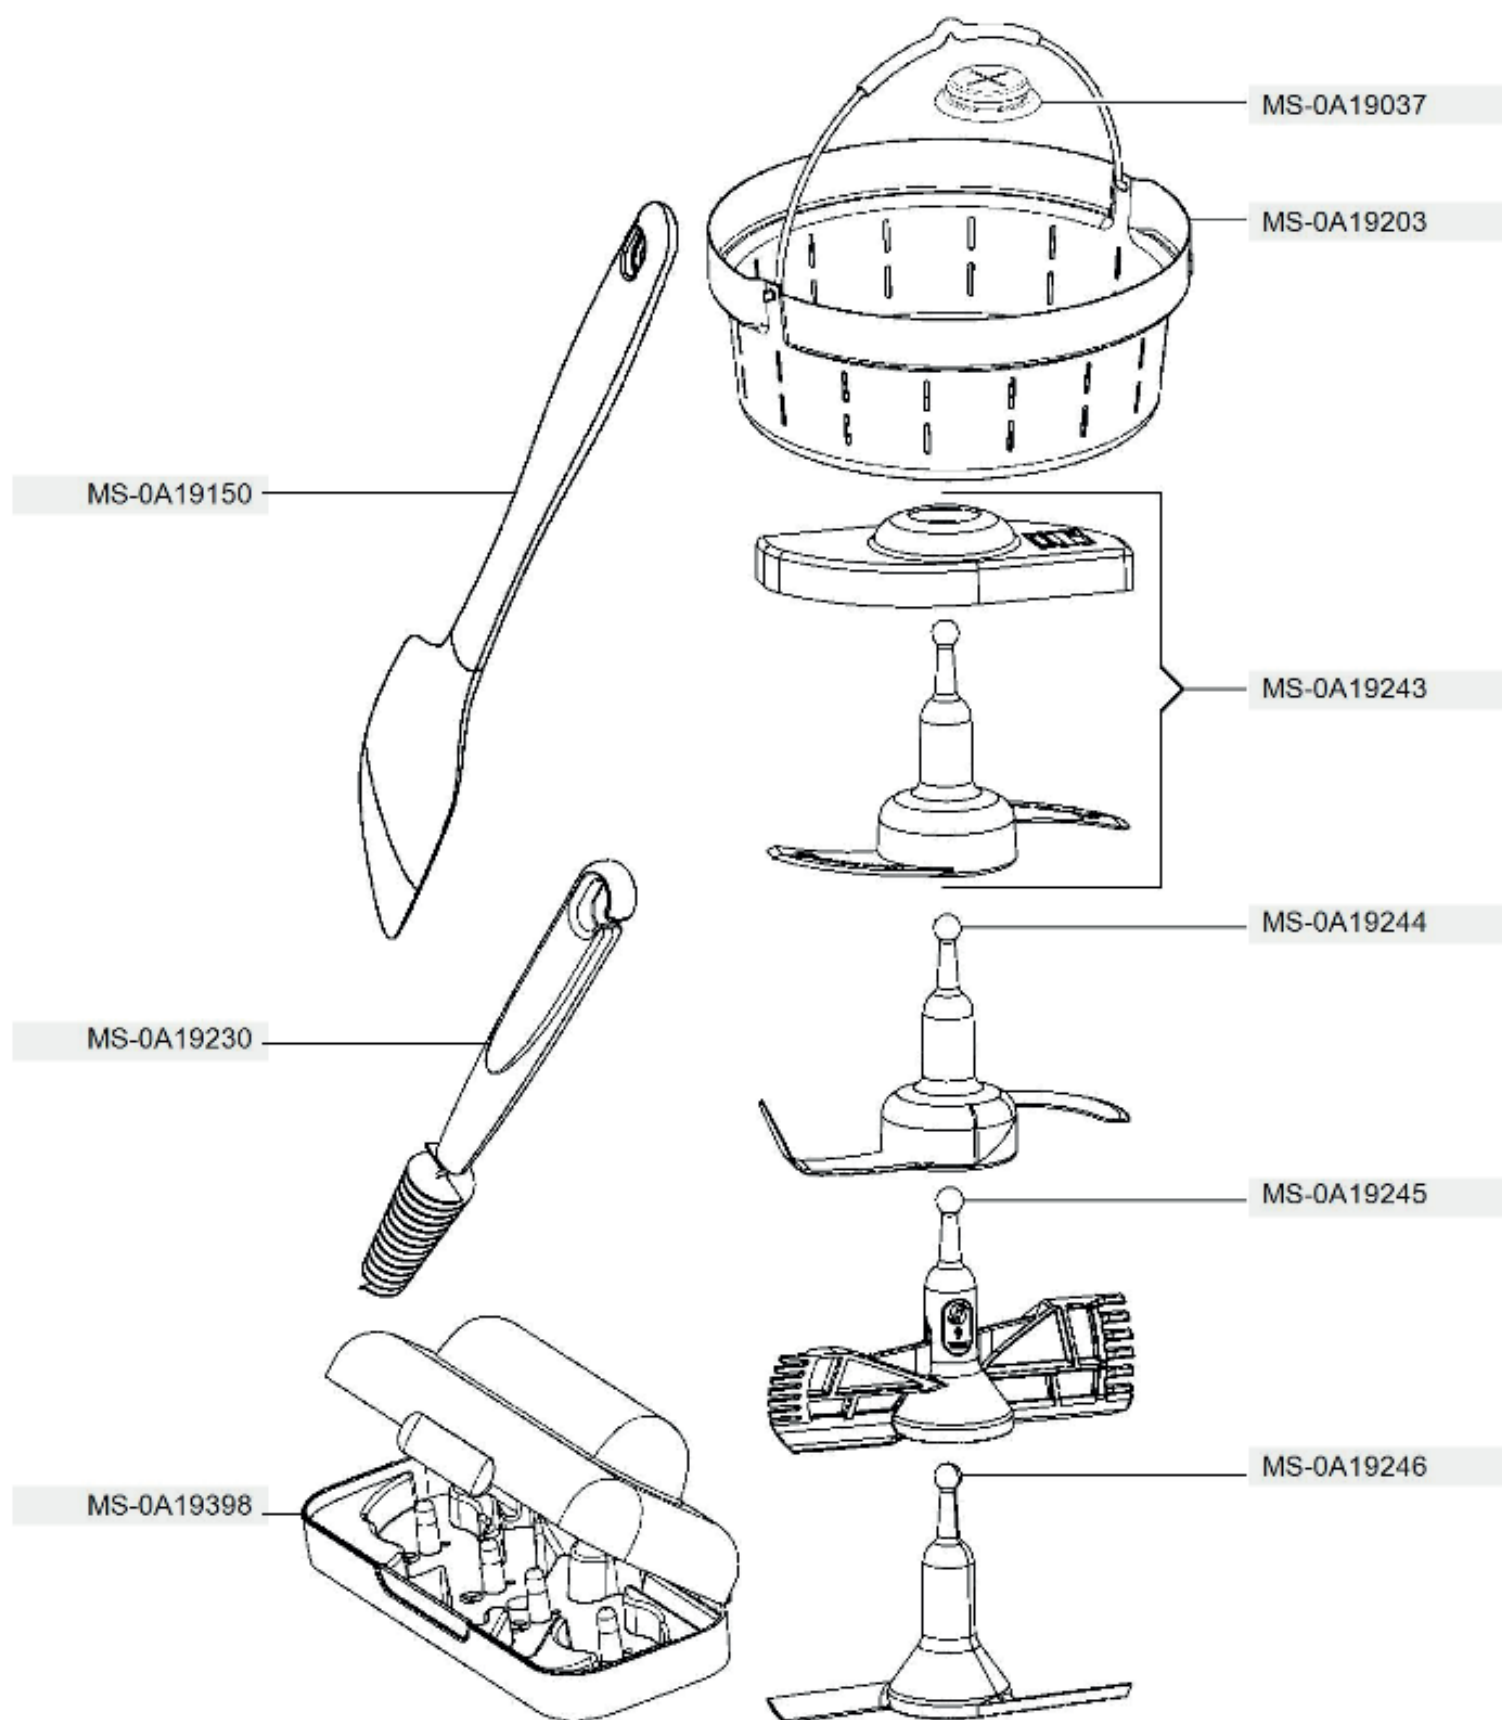

Moulinex

HF937E00/702
1550W

Moulinex

HF937E00/702
1550W

Moulinex

HF937E00/702
1550W

Moulinex

HF937E00/702
1550W