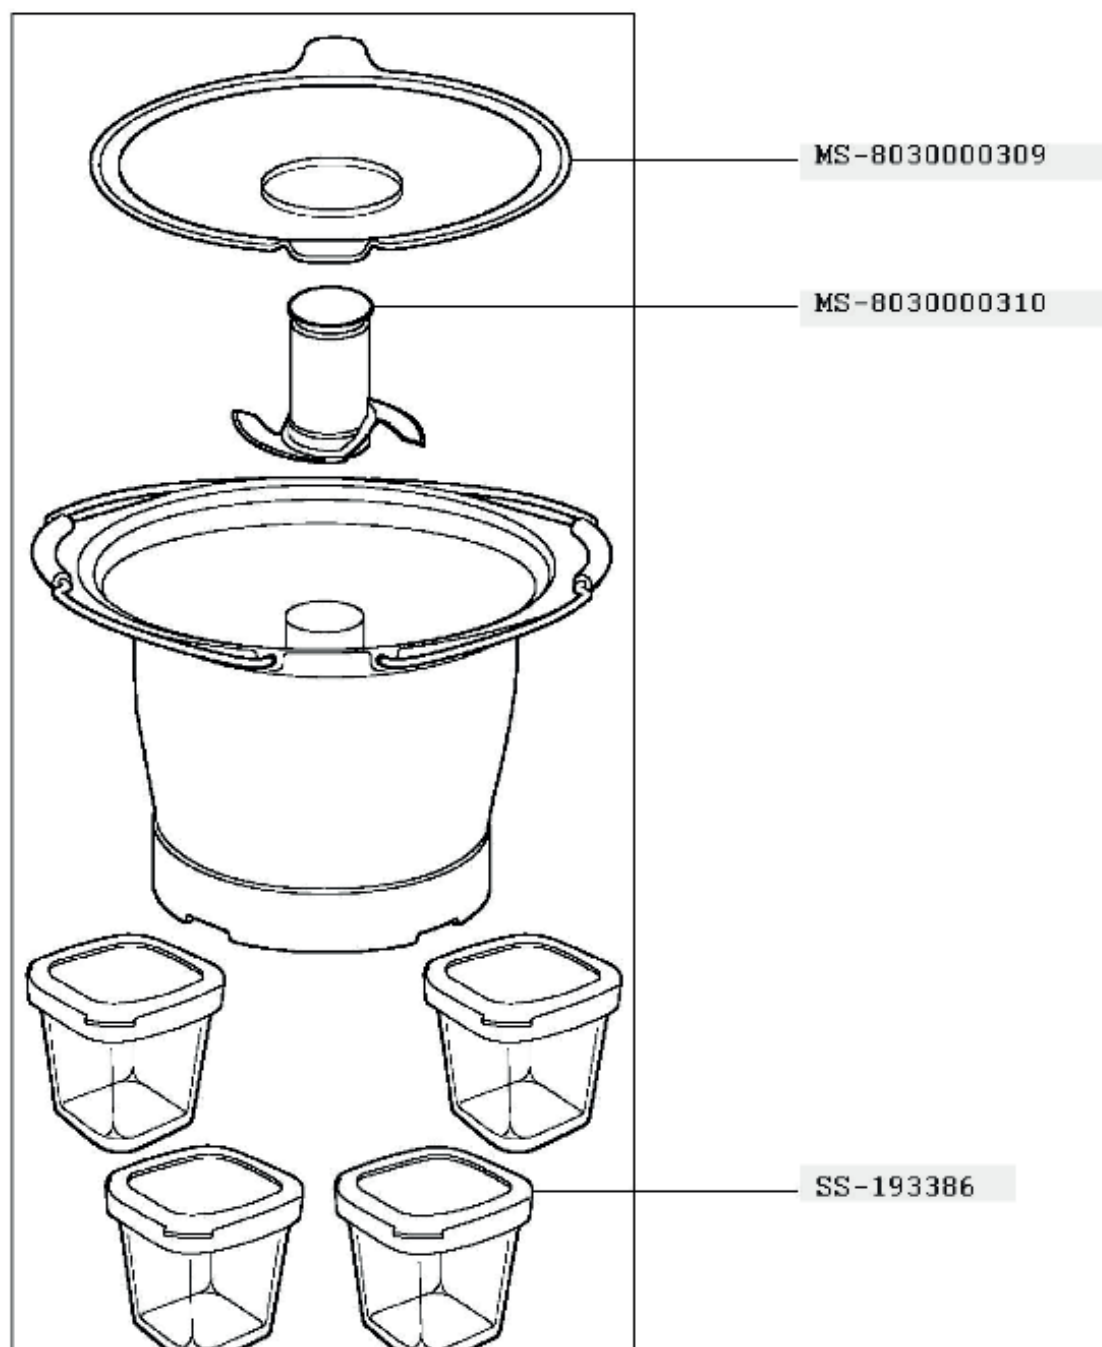

Moulinex

HF937E00/702
1550W

OPTION

XF387E10