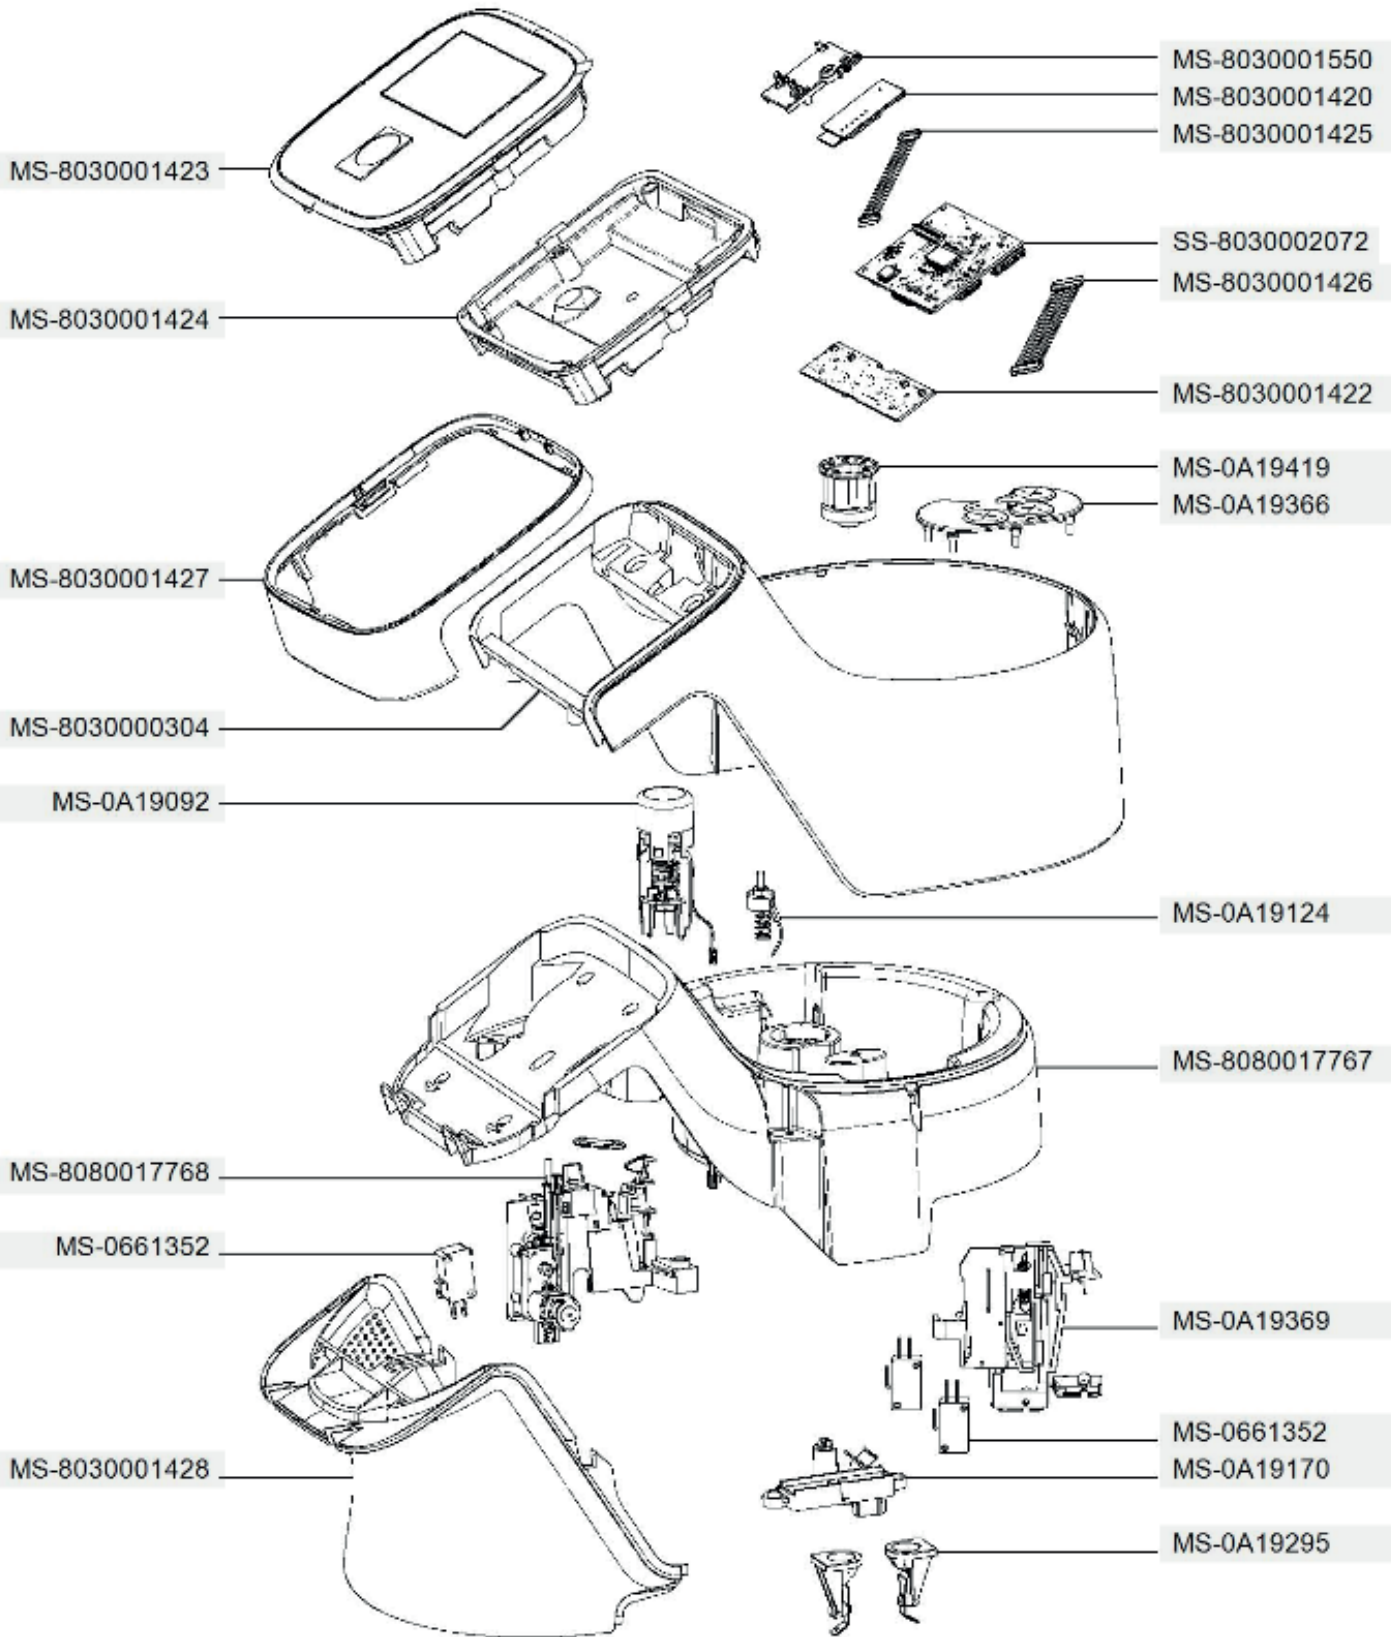

Moulinex

HF937E00/702
1550W

Moulinex

HF937E00/702
1550W

Moulinex

HF937E00/702
1550W

Moulinex

HF937E00/702
1550W