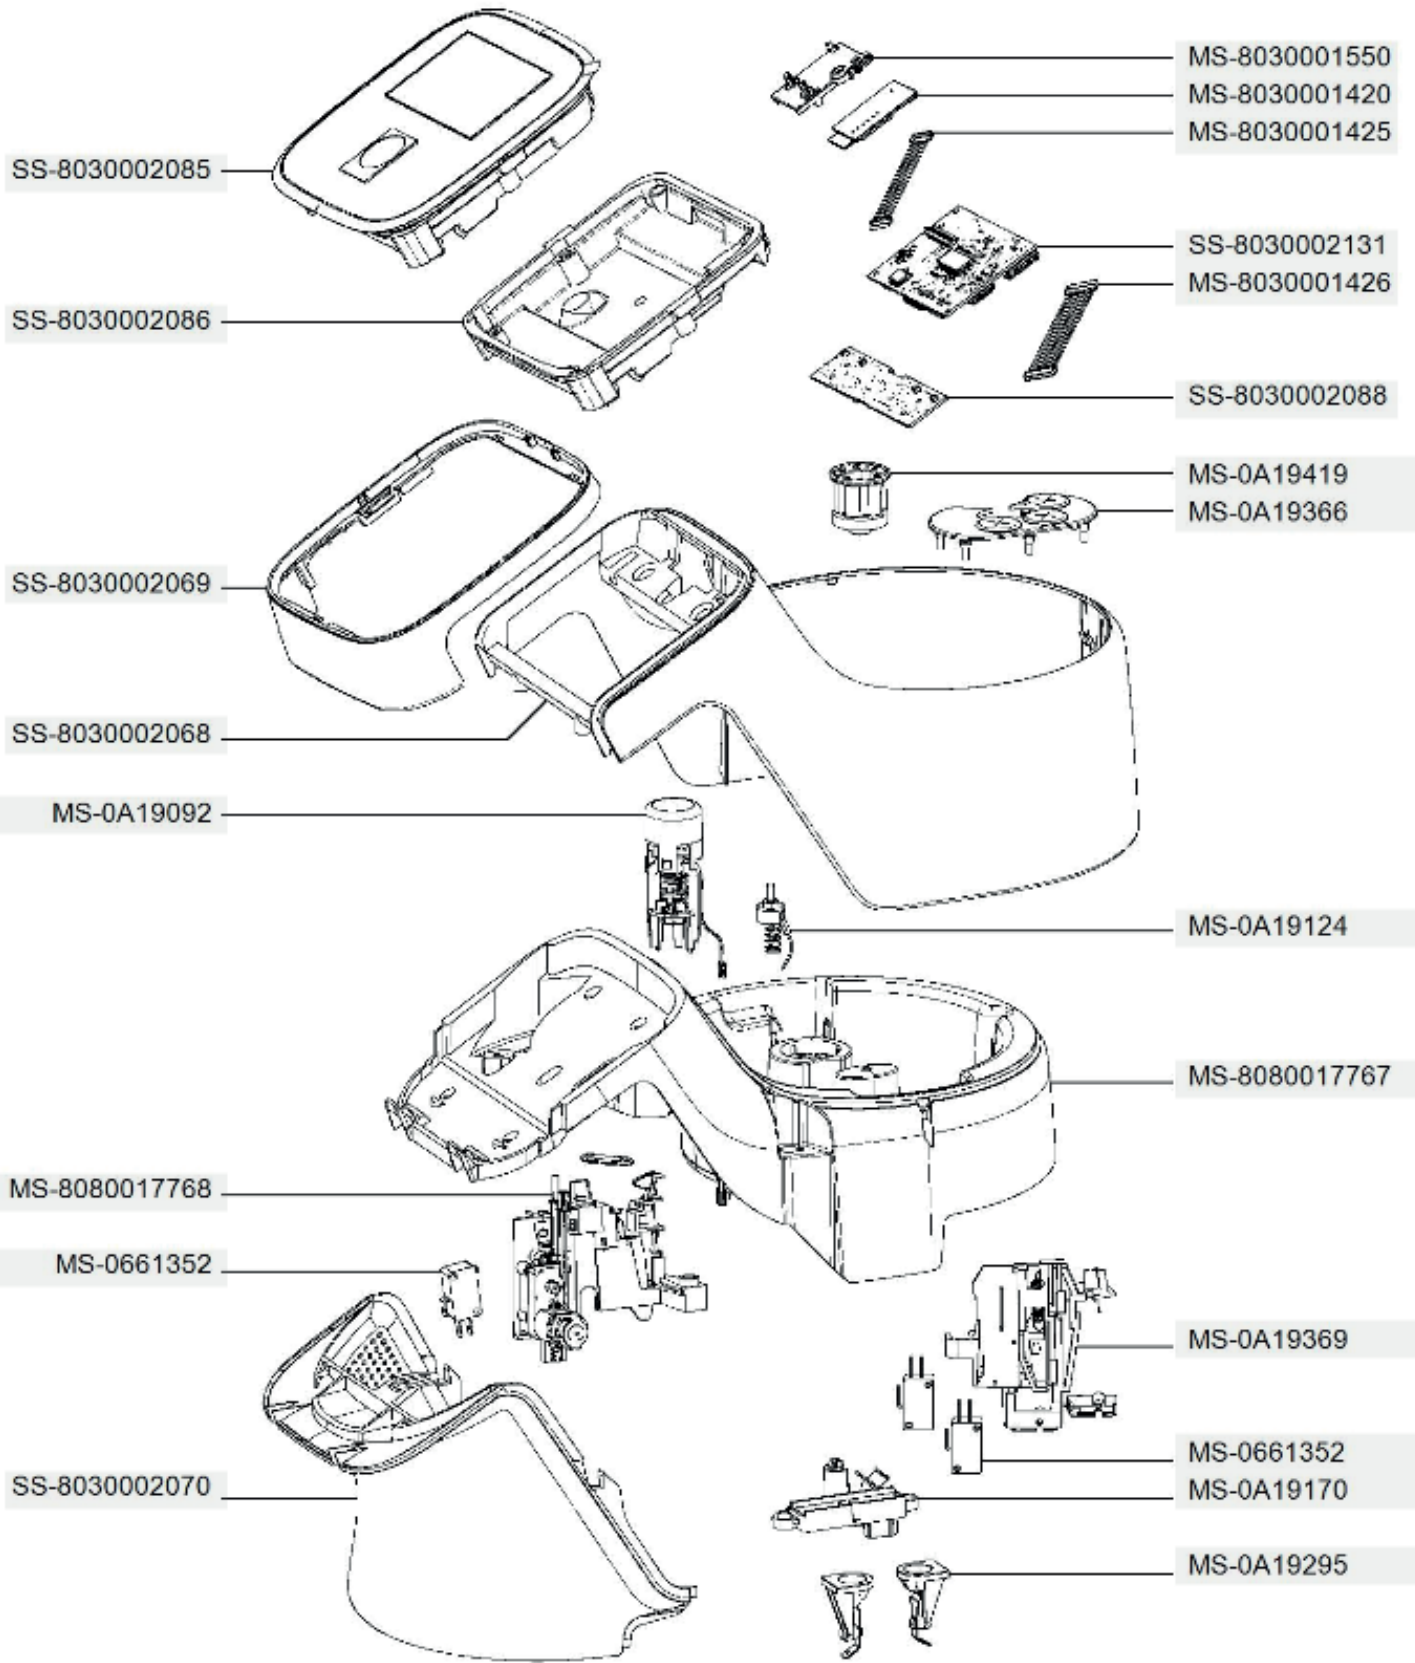

Moulinex

HF93F810/702

1550W

Moulinex

HF93F810/702
1550W

OPTION

XF383110

Moulinex