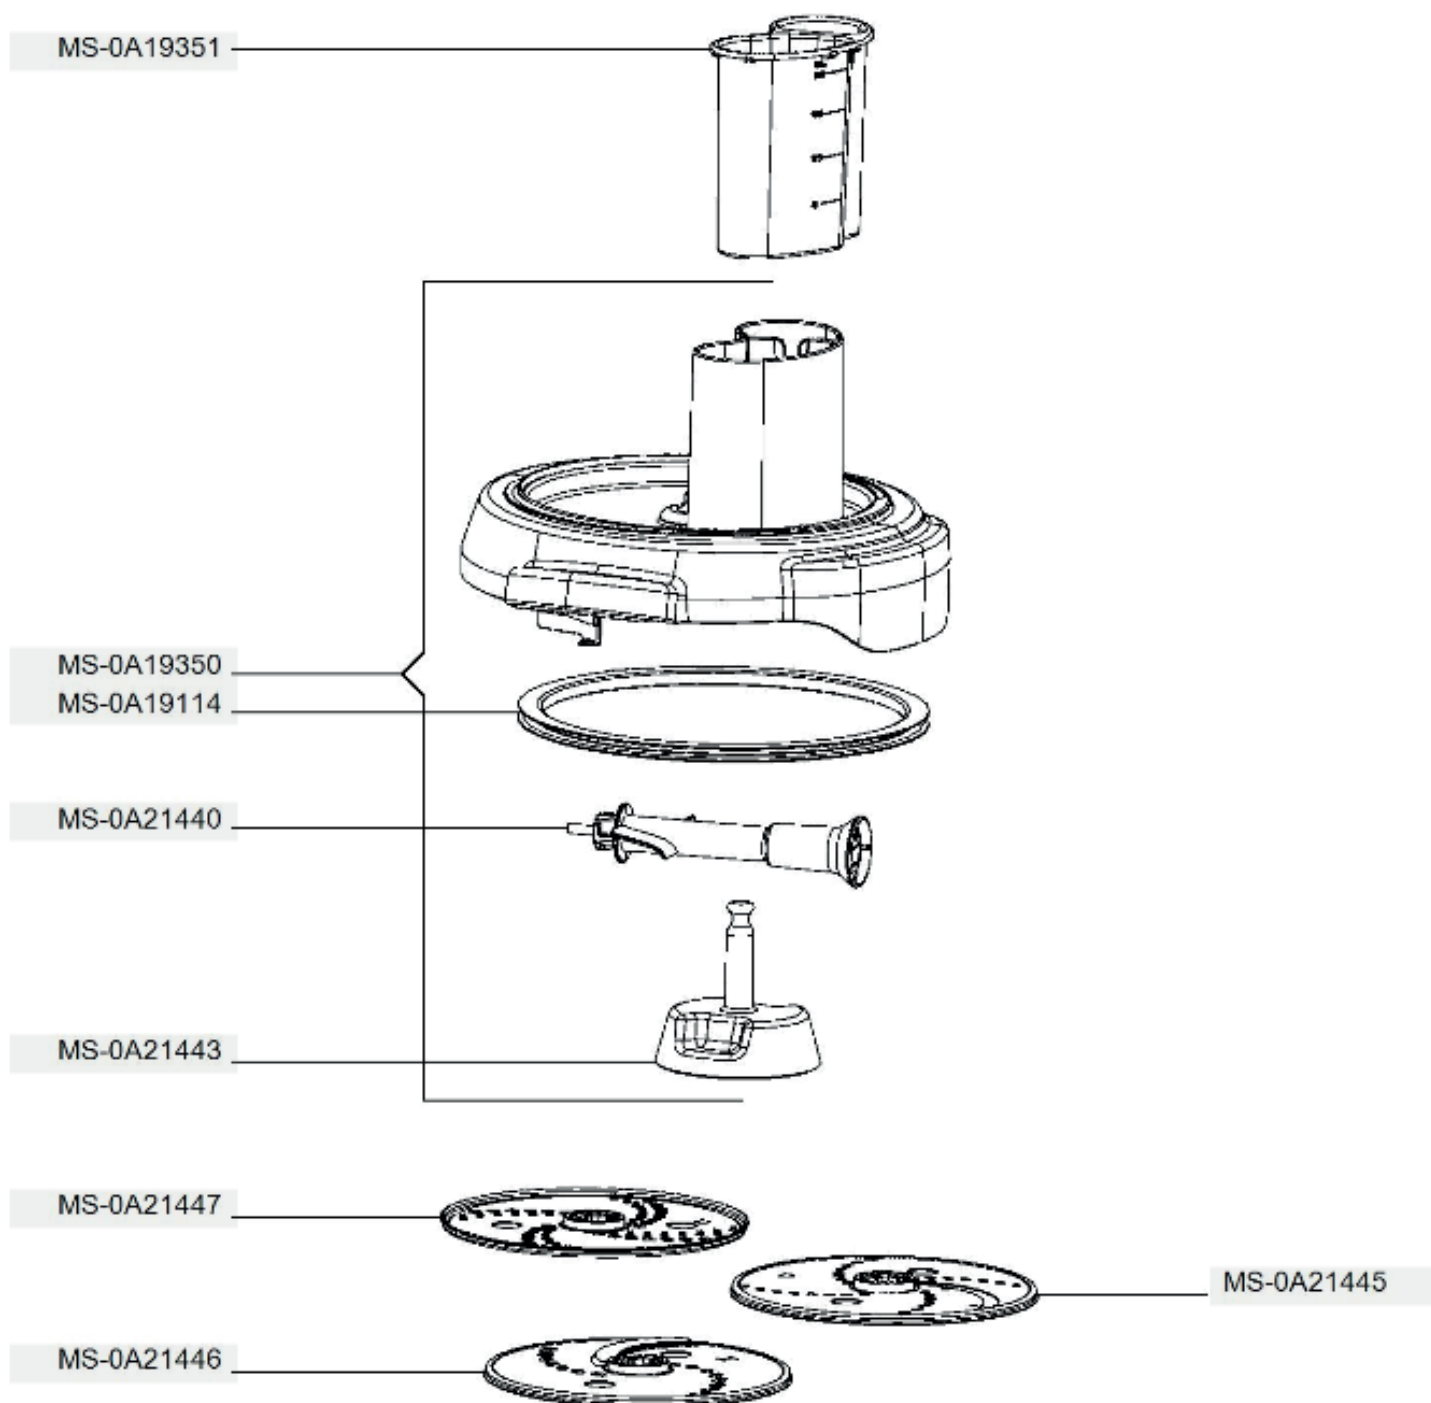

Moulinex

HF93F810/702
1550W

OPTION

XF383110