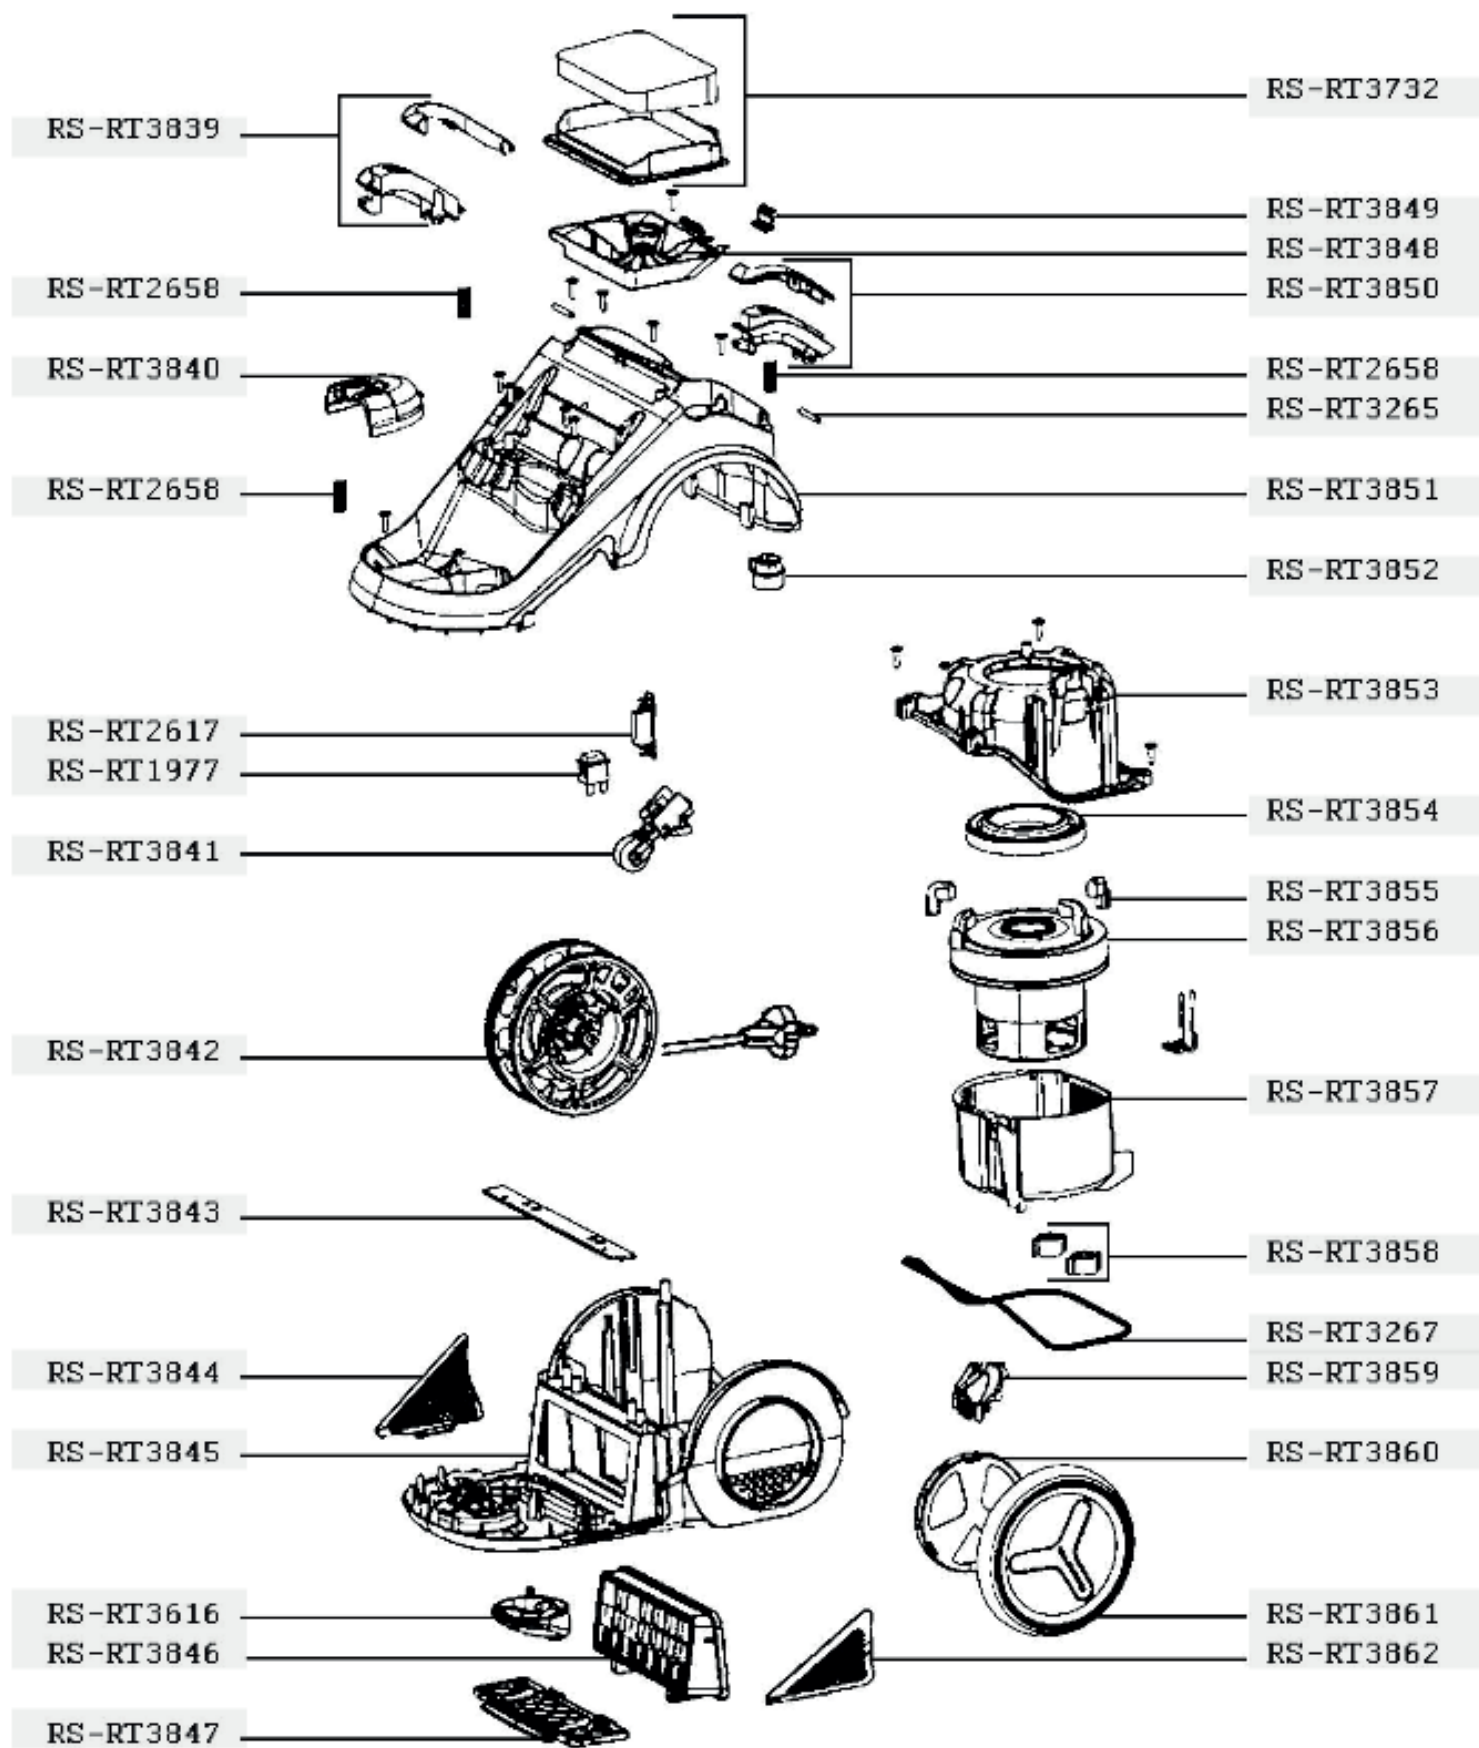

RO784511/410

Rowenta

## RO784511/410

Rowenta

# RO784511/410