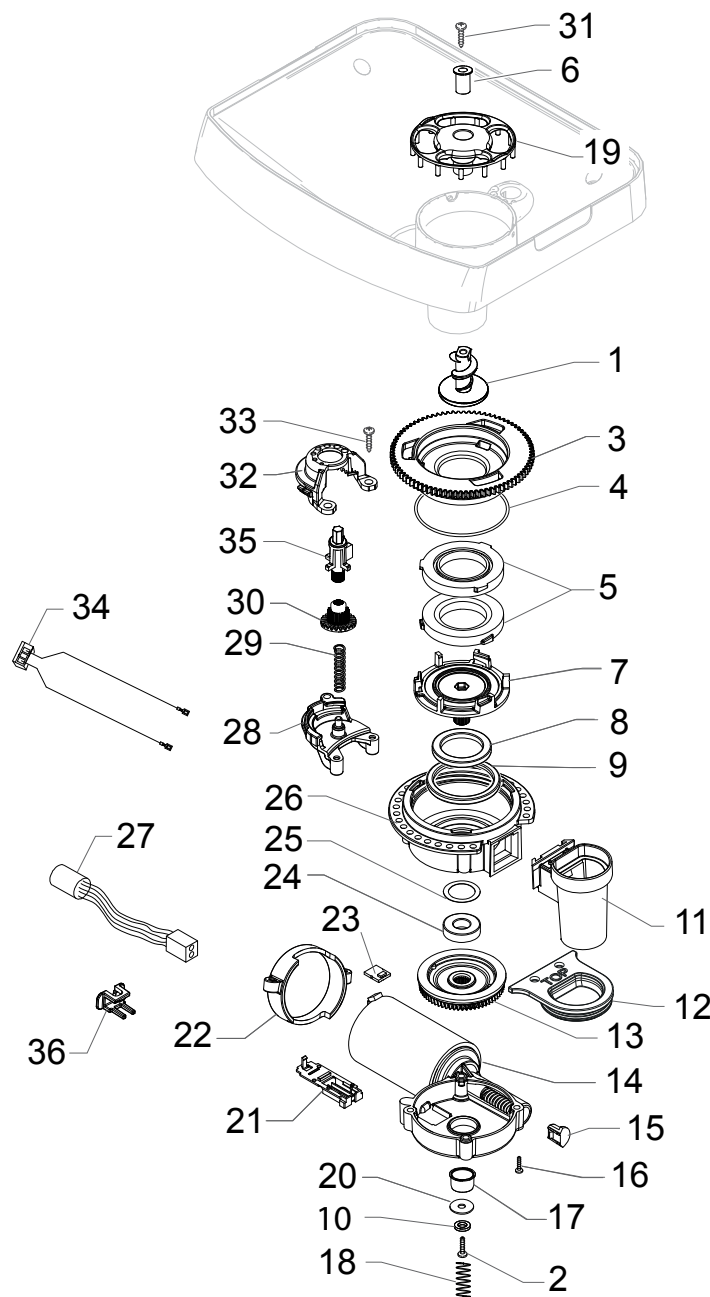

HD8754/11-13-19

Cod.10004224-26-25

POS	CODE	12NC	DESCRIPTION	NOTE	POS	CODE	12NC	DESCRIPTION	NOTE
01	11010031	996530005586	TEA/ZAMA INCREASE SCREW GRINDER		36	17001921	996530072477	BLK WIRING FIX INSERT FOR GRINDER BOARD	
02	129574802	996530012928	SCREW TCB TORX 20 M4X30 ZN-B						
03		421941094152	BLK COF.GRINDER UPPER GRINDER SUPPORT V2			11026298	996530068697	GEN.MOTOR COFFEE GRINDER NPR ASSY.	230V
04	140328960	996530013577	OR ORM 0530-15 NBR FDA						
05	146520100	996530016342	BAKED CLAY GRINDER 48X28						
06	11012466	996530006412	BRASS BUSH BEAN CONT.FINGER PROTEC.P0057						
07	149198350	996530017952	BLK LOWER COFFEEGRINDER GRINDER SUPPORT						
08	123030300	996530011183	AXIAL BEARING EKKO 342.35252						
09	140360500	996530013597	FELT RING 45,4X39,4X4						
10	128310402	996530012341	GALV.WASHER UNI 8842 A4						
11	11026355	996530068049	BLK GROUND COFF.OUTLET CONVEYOR V4 ASSY.						
12		421944060561	GRY GROUND COF.CONT.LOWER SEAL V2 SMART1						
13	226000300	996530029609	GEAR SX Z=38 FOR GRINDER MOTION ASSY.						
14	11000513	996530000317	MOTOR COFFEEGRINDER V3.1 230V ASSY.	230V					
15	149214800	996530018139	MC V3 MOD=1,25 WORM SCREW CENTRING CAP						
16	129661702	996530012992	SCREW TCB TORX 3,5X30 PLAST.ZN-B						
17	11002873	996530001389	INSULATOR BUSH FOR GRINDER MOTOR P124						
18	11000597	996530000376	COFFEE GRINDER SUPPORT SPRING P124						
19	11014285	996530007058	BLK V2 BEAN CONTAIN.FINGER PROTECT.P0057						
20	128381902	996530012375	STEEL FLAT WASHER DI=4,3 DE=14 SP=1,5						
21	149199050	996530017963	BLK SENSOR SUPPORT FOR COF.GRINDER MOTOR						
22	11000194	996530000115	BLACK COFFEEGRINDER MOTOR SUPPORT P124						
23	181540900	996530022784	ELECTR.BOARD WITH SENSOR HAL506 SF-K						
24	123030200	996530011182	RADIAL BEARING 61900.2RS1						
25	128381800	996530012374	STEEL CRINKLE WASHER 21,8X14X0,25						
26	142905450	996530015258	BLK UPPER BODY WITH COFFEE GROUND OUTLET						
27		421946000091	3P.CONN.MC SENSOR V2 NPR UL ASSY.						
28	11002613	996530001314	LOWER COFFEEGRINDER GEAR SUPPORT P124						
29	11002572	996530001308	COFFEEGRINDER REGULATION SPRING P124						
30	11003784	996530001907	COFFEE GRINDING ADJUSTMENT GEAR P0049						
31	U043.004	996530061808	ZN-B TCB SCREW M4X16						
32	11002508	996530001296	UPPER COFFEEGRINDER GEAR SUPPORT P124						
33	129914002	996530013165	SCREW TCB TORX 10 3,5X16 PLAST.ZN-B						
34		421946000121	2P.CONN.COF.GRINDER MOTOR V2 NPR UL ASSY						
35	11003446	996530001673	BLACK BEAN COFFEE GRINDER INSERT P0049						

INTELIA EVO LATTE+

TABLE 5/7