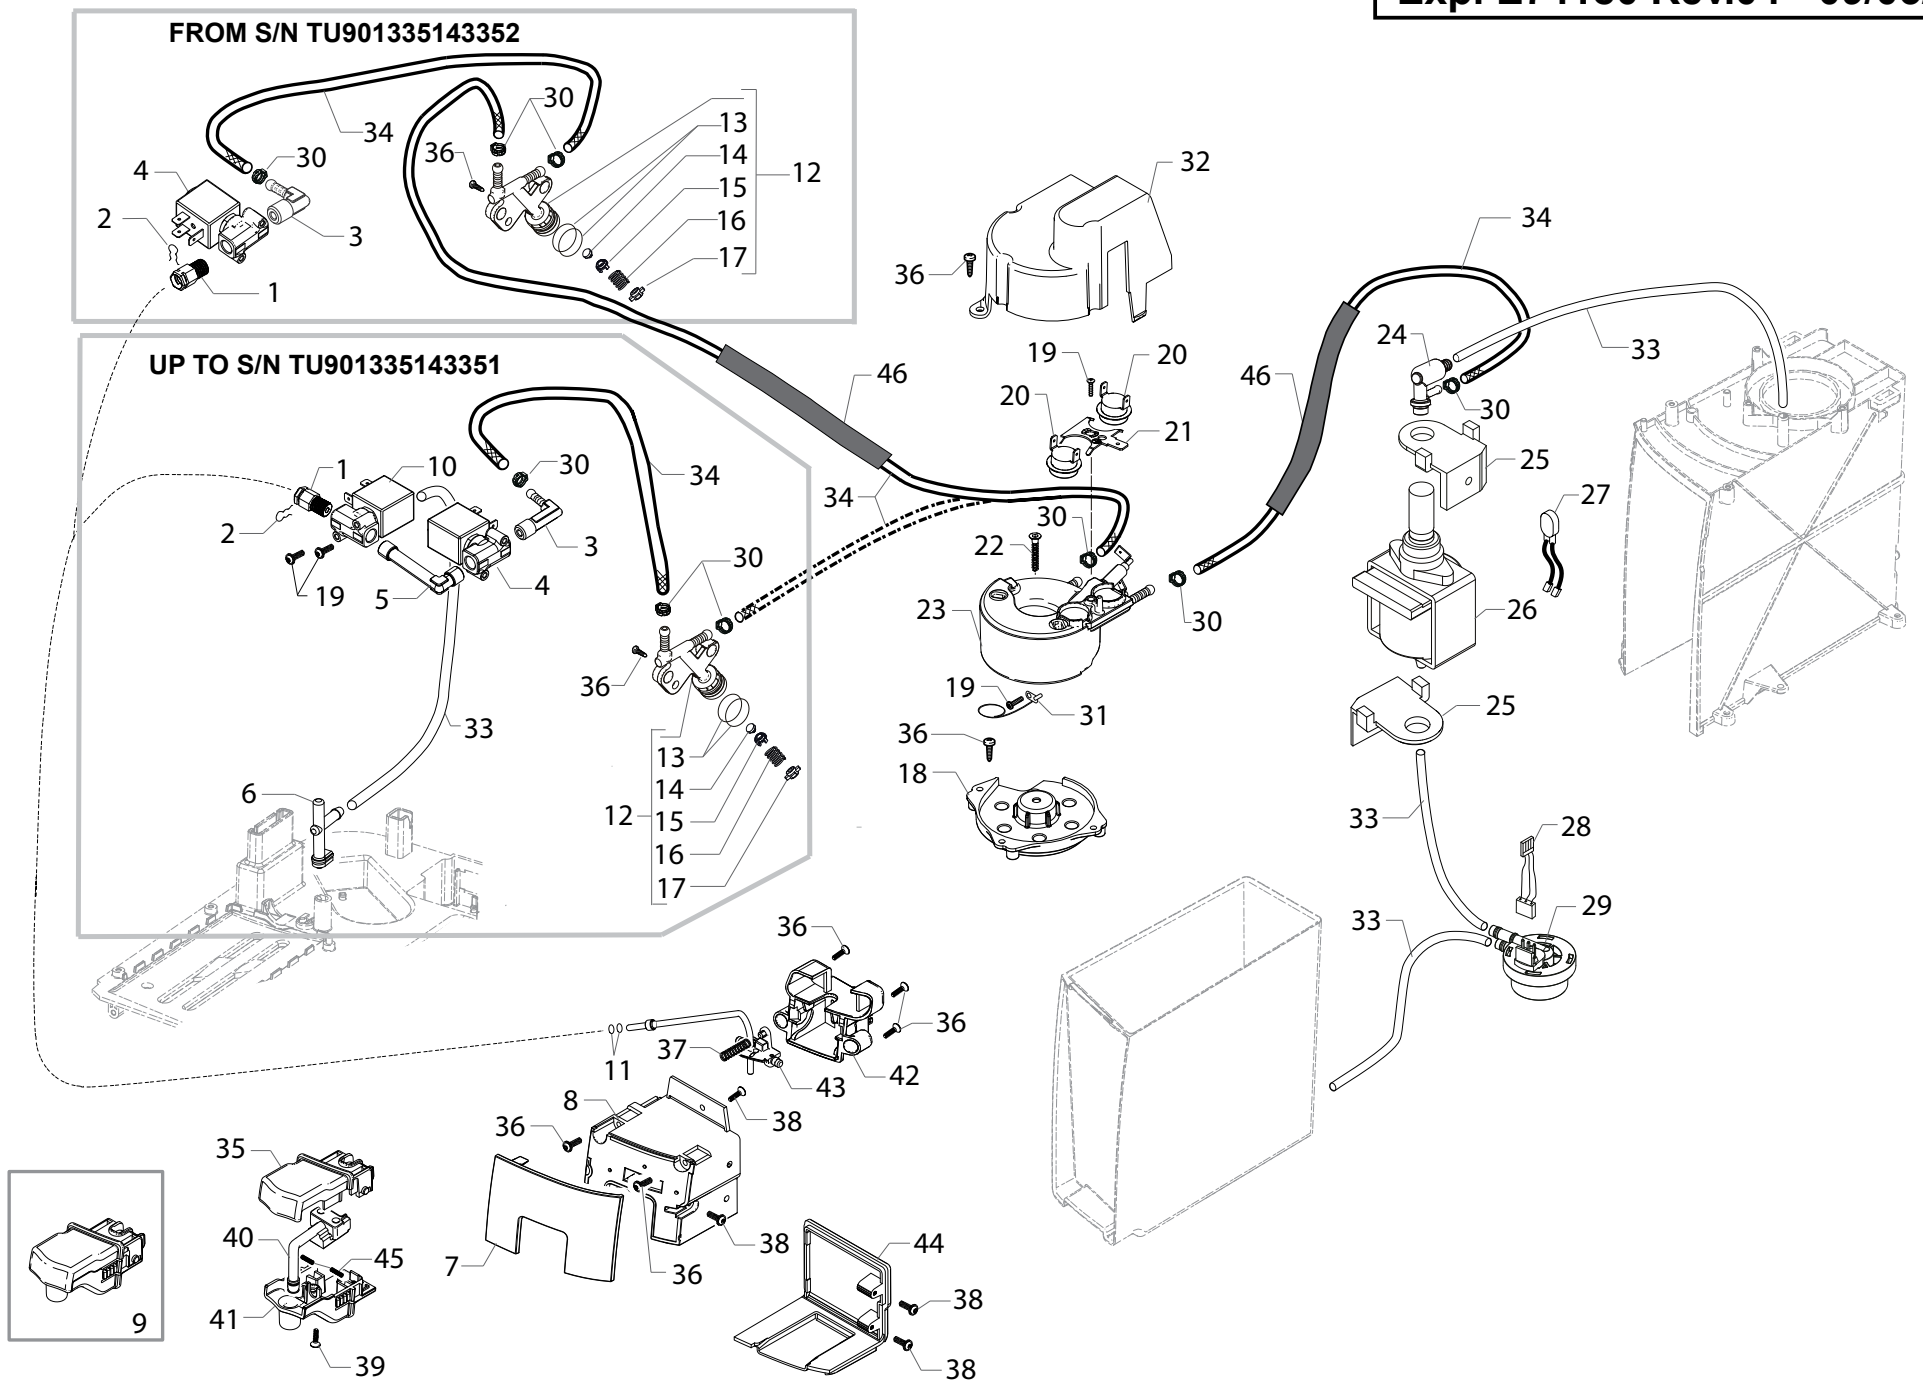

HD8754/11-13-19

Cod.10004224-26-25