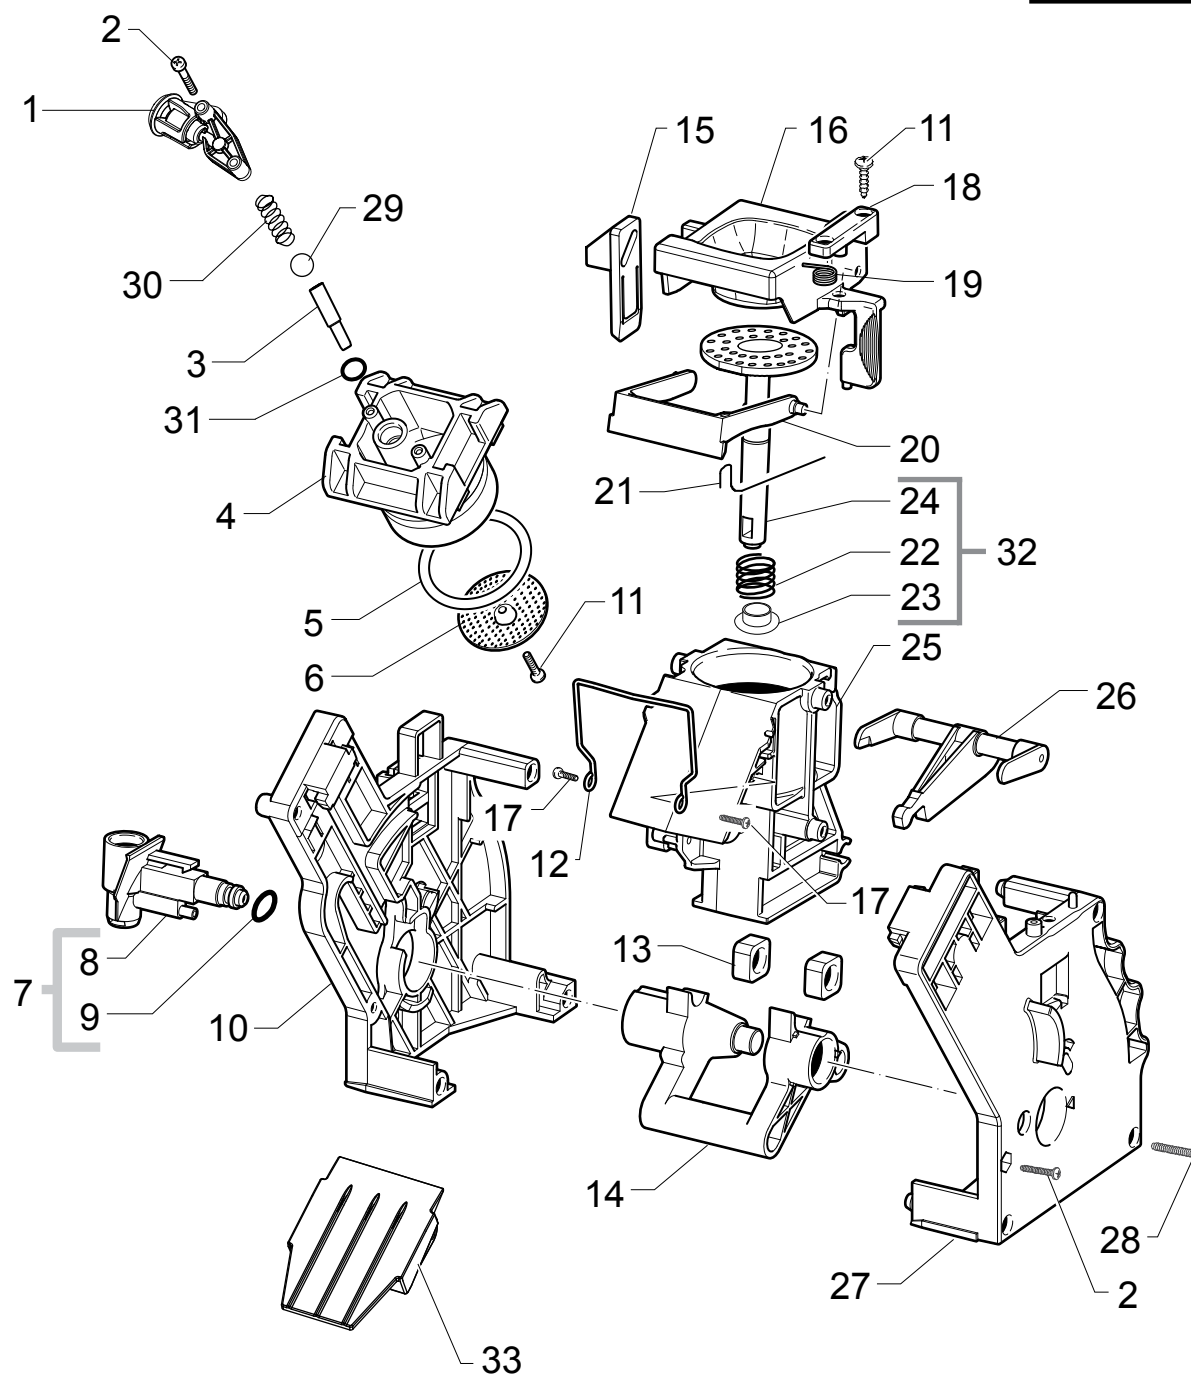

INTELIA EVO LATTE+

TABLE 5/7

POS	CODE	12NC	DESCRIPTION	NOTE	POS	CODE	12NC	DESCRIPTION	NOTE
02	NE05.038	996530058869	MICROSWITCH SAIA XCG5-81-P5						
03	20000900	996530009913	SPARES KIT GEARS FOR RATIOMOTOR V2						
04	9161.132	996530050569	MYLAR WASHER FOR RATIOMOTOR						
05	11005214	996530002796	MOTOR FOR RATIOMOTOR P124 ASSY.						
06	9121.046	996530049898	BRONZE SINTERED BUSH FOR MOTOR RATIOMOT.						
07	148380200	996530017424	BAKELIZZATE WASHER D=5,5						
08	9121.044	996530049896	ANTIVIBRATION FOR MOTOR						
10	12000450	996530007819	SCREW TCBR TORX 10 3,5X12 PLAST.ZN-N						
11		421944060181	PIN FOR FLOW SEL.FAUCET V2 PPS P0057 AS						
12		421944059371	PIN FOR FLOW SELECT.FAUCET PPS V2 P0057						
13	NM01.035	996530059399	OR ORM 0090-20 SILICONE						
14	NM01.057	996530059419	OR ORM 0050-20 IN SILICONE						
15	12001890	996530073209	MICROSWITCH XG/V3D						
16	17000685	996530072515	BLACK SEAL FOR RATIOMOTOR PLATE NPR						
17	17001336	996530068732	GREY BREW UNIT DRAWER COFFEE NPR						
18		421944053951	BLK/YLW BREW UNIT 8GR.5BAR V4 HGO						
19		421944016761	SCREW TCBR TORX 10 3,5X12 PLAST.ZN-NI						