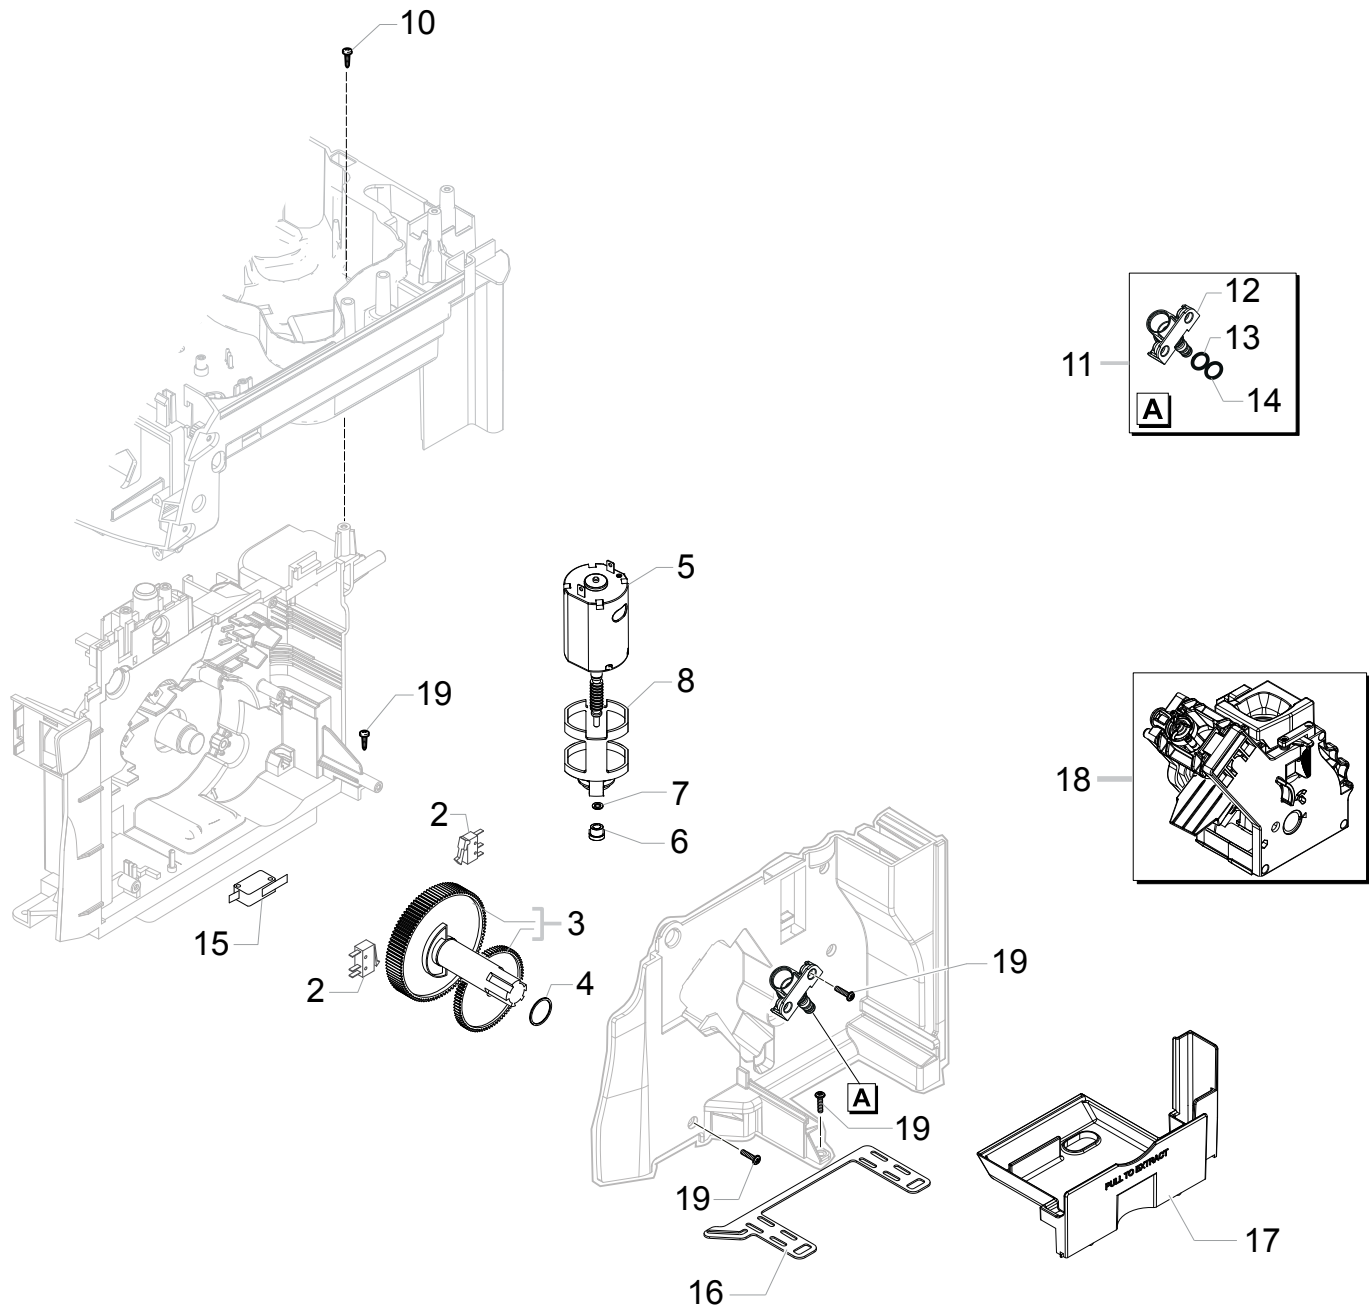

INTELIA EVO LATTE+

TABLE 5/7

POS	CODE	12NC	DESCRIPTION	NOTE	POS	CODE	12NC	DESCRIPTION	NOTE
02	NE05.038	996530058869	MICROSWITCH SAIA XCG5-81-P5						
03	20000900	996530009913	SPARES KIT GEARS FOR RATIOMOTOR V2						
04	9161.132	996530050569	MYLAR WASHER FOR RATIOMOTOR						
05	11005214	996530002796	MOTOR FOR RATIOMOTOR P124 ASSY.						
06	9121.046	996530049898	BRONZE SINTERED BUSH FOR MOTOR RATIOMOT.						
07	148380200	996530017424	BAKELIZZATE WASHER D=5,5						
08	9121.044	996530049896	ANTIVIBRATION FOR MOTOR						
10	12000450	996530007819	SCREW TCBR TORX 10 3,5X12 PLAST.ZN-N						
11		421944060181	PIN FOR FLOW SEL.FAUCET V2 PPS P0057 AS						
12		421944059371	PIN FOR FLOW SELECT.FAUCET PPS V2 P0057						
13	NM01.035	996530059399	OR ORM 0090-20 SILICONE						
14	NM01.057	996530059419	OR ORM 0050-20 IN SILICONE						
15	12001890	996530073209	MICROSWITCH XG/V3D						
16	17000685	996530072515	BLACK SEAL FOR RATIOMOTOR PLATE NPR						
17	17001336	996530068732	GREY BREW UNIT DRAWER COFFEE NPR						
18		421944053951	BLK/YLW BREW UNIT 8GR.5BAR V4 HGO						
19		421944016761	SCREW TCBR TORX 10 3,5X12 PLAST.ZN-NI						