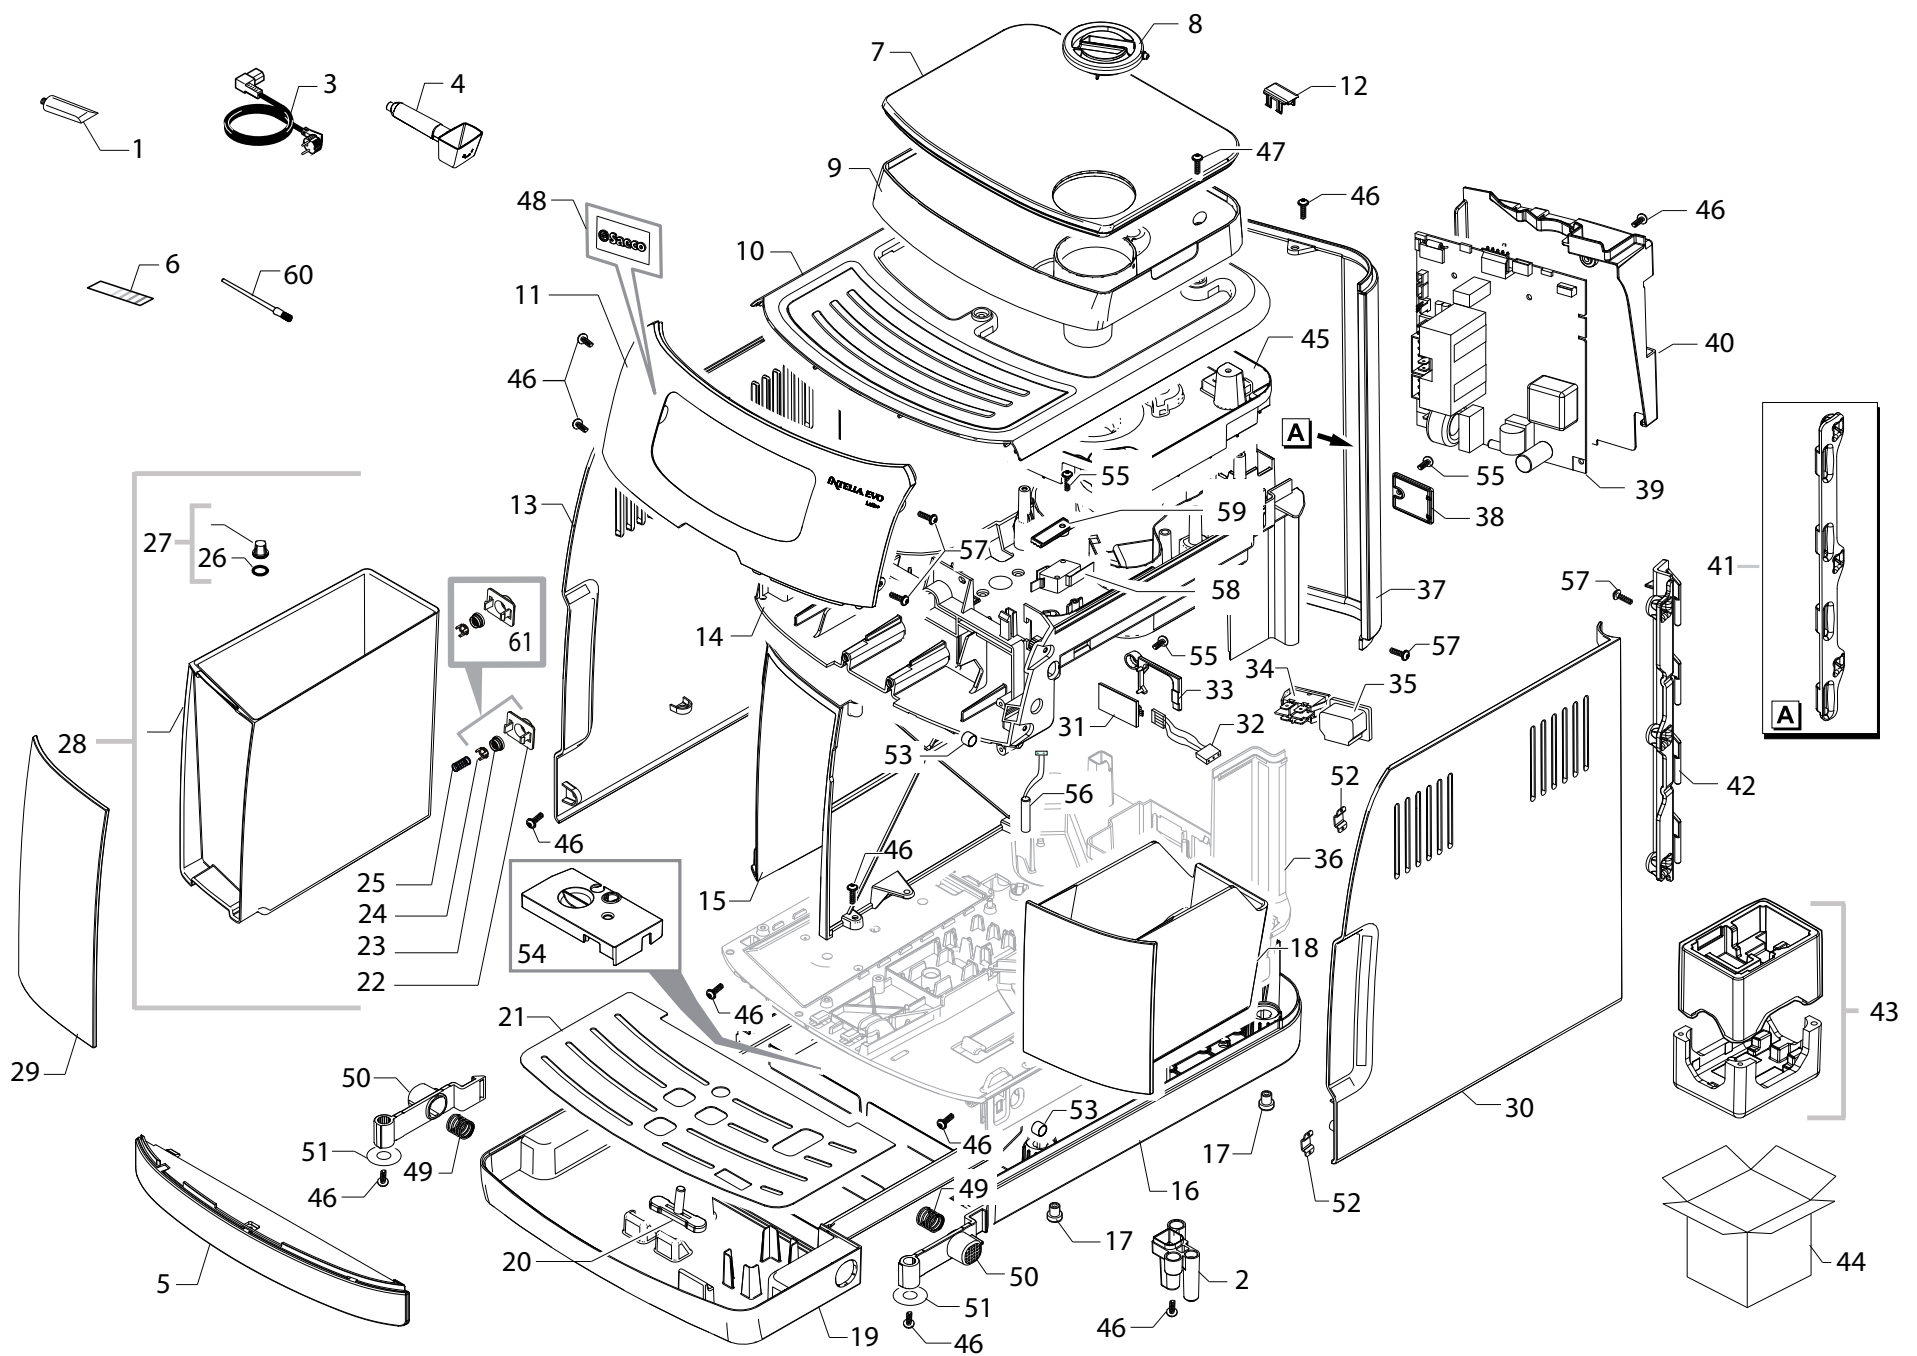

Saeco
INTERNATIONAL GROUP

HD8754/11-13-19

Cod.10004224-26-25

POS	CODE	12NC	DESCRIPTION	NOTE	POS	CODE	12NC	DESCRIPTION	NOTE
60	127390100	996530011867	BRUSH FOR CLEANING						
61		421941308821	KIT SP.COMPONENTS WATER CONTAINERS ASSY UP TO S/N. TU901606010609